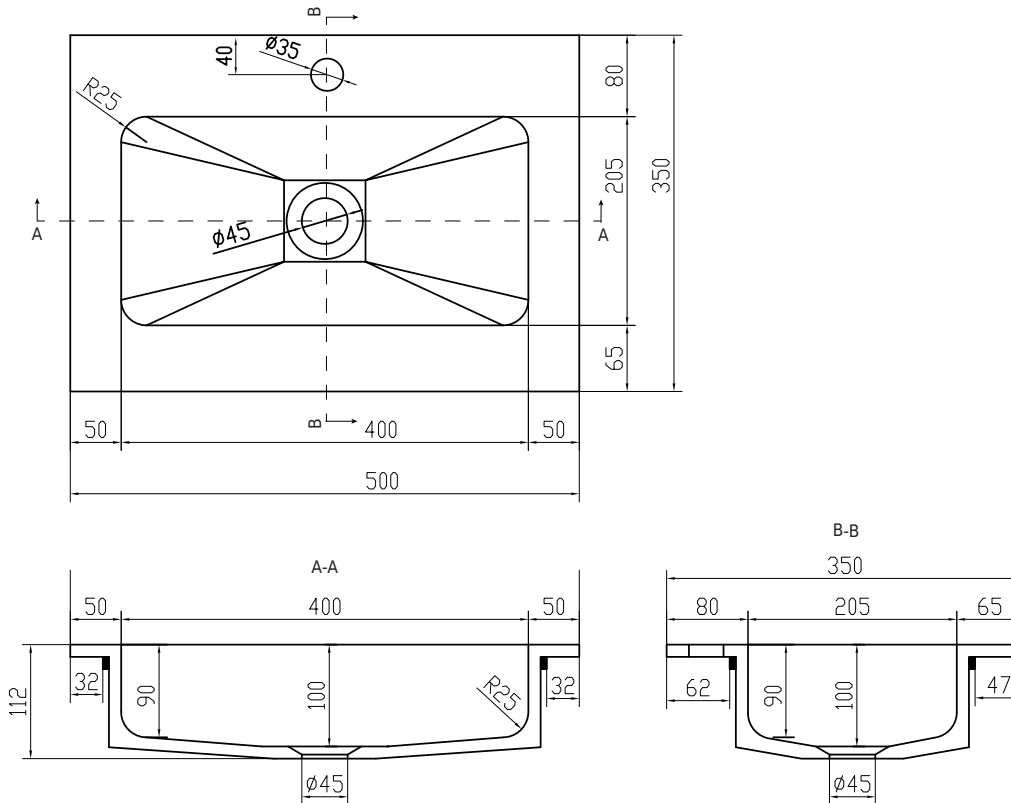

Romsø 50/35 centred wash basin

SKU: 30040068

Colour:	Matte white
Size H/L/D:	10.5cm / 50cm / 35cm
Weight:	55kg nett

Romsø 50/35 centred wash basin details:

Romsø countertop in 12mm Acovi solid surface. basin with rounded corners and visible waste. Can be used on Malmö 50/35 cabinet.