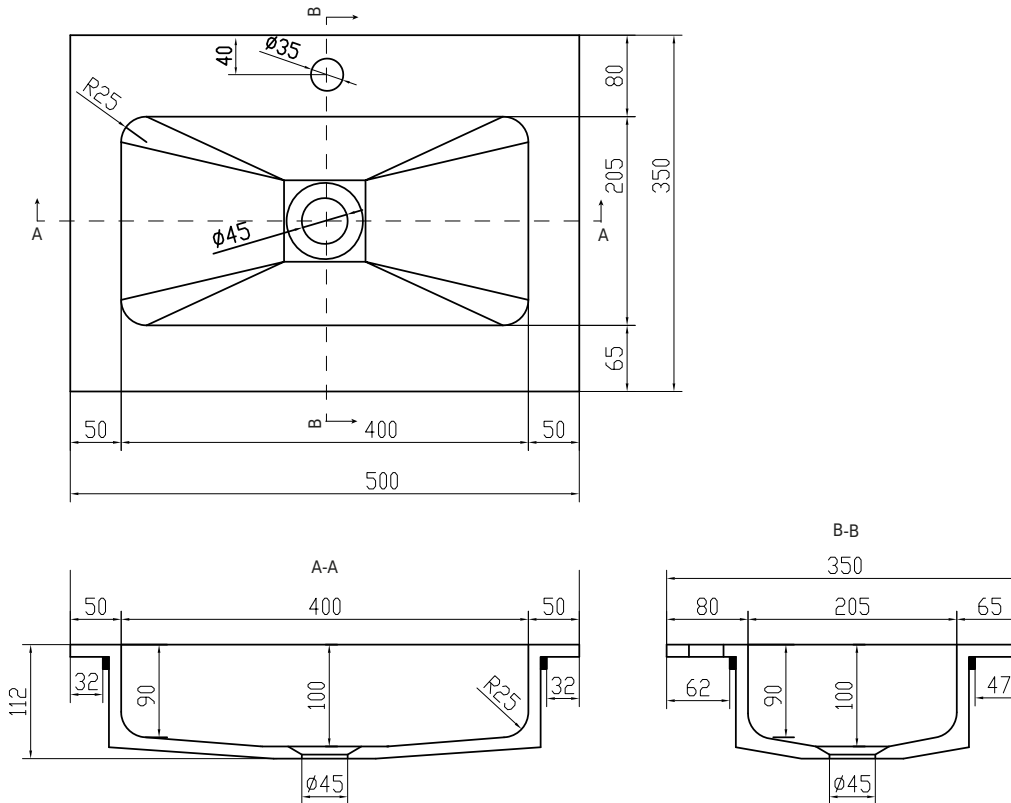

Romsø 50/35 centred wash basin

SKU: 30040068

Colour:	Matte white
Size H/L/D:	10.5cm / 50cm / 35cm
Weight:	5,5kg nett

Romsø 50/35 centred wash basin details:

Romsø countertop in 12mm Acovi solid surface. basin with rounded corners and visible waste. Can be used on Malmö 50/35 cabinet.