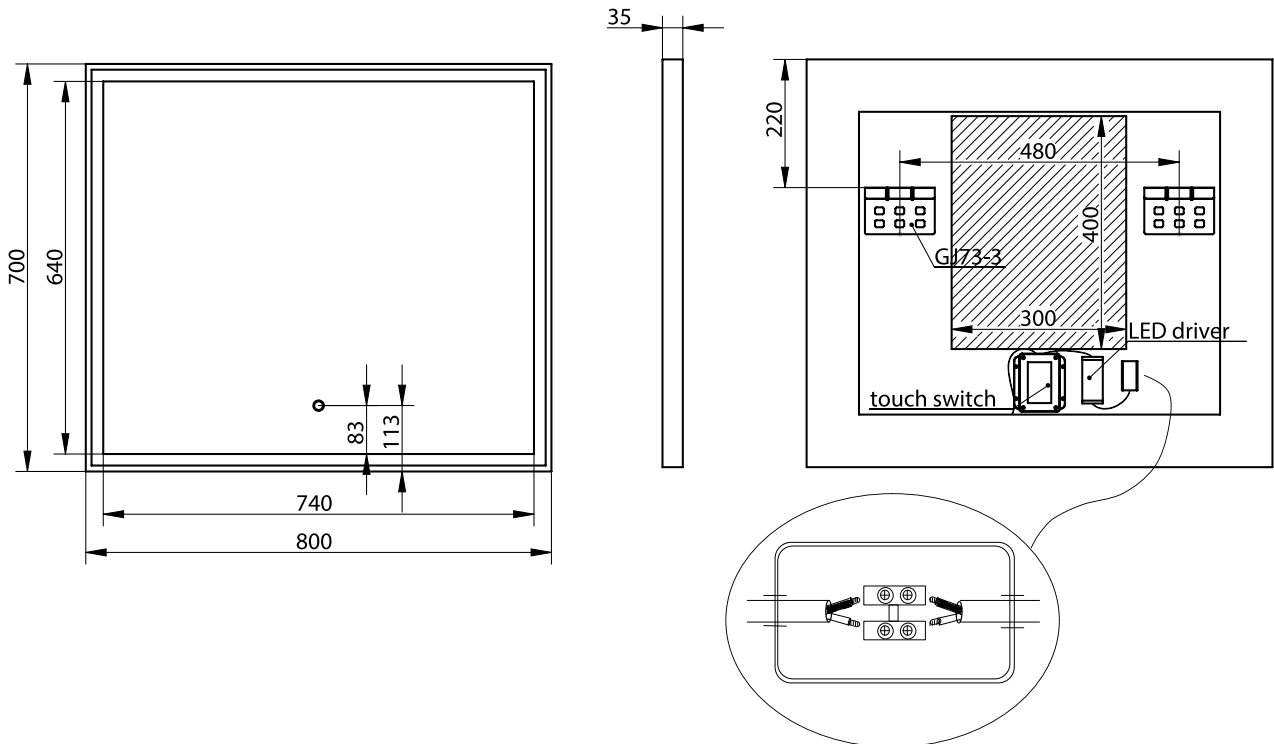

Fanø 80 mirror

SKU: 30020209

| | |
|--------------------|---------------------|
| Colour: | Matte white/glass |
| Lumen: | 1850 |
| Kelvin: | 3200-6000 |
| Size H/L/D: | 70cm / 80cm / 3.4cm |
| Weight: | 9kg nett |

Fanø 80 mirror details:

LED Mirror with matte white frame and touch function. The light has colour regulation between Kelvin 3200 – 6000. The integrated demister pad heats the mirror to a few degrees above room temperature within 2-3 minutes to reduce the mist on the mirror.