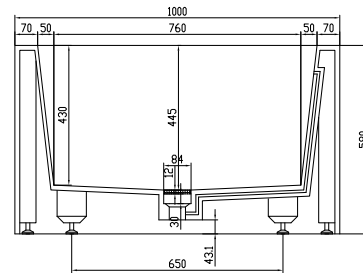

# Fredensborg large bathtub

SKU: 40030020

|                    |                      |
|--------------------|----------------------|
| <b>Colour:</b>     | Matte white          |
| <b>Litre:</b>      | 380 overflow         |
| <b>Size H/L/D:</b> | 58cm / 200cm / 100cm |
| <b>Weight:</b>     | 250kg nett           |

## Fredensborg large bathtub details:

Large freestanding bathtub from the Fredensborg series, made with slightly rounded corners for easy cleaning. The bathtub is made from matte solid Acovi® composite which is ideal for bathrooms, since it is completely pore-free and is extremely easy to maintain. This has to be ordered as bespoke product. For stock item we have it in size H/L/W 58/180/80cm.