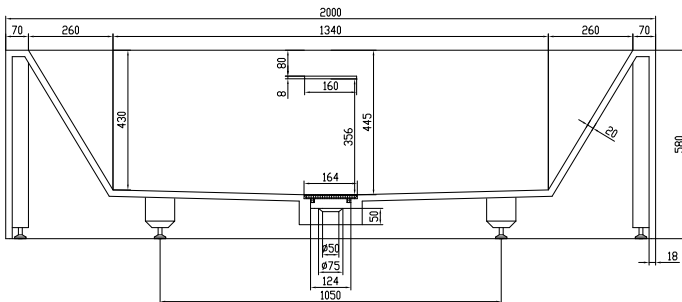

# Fredensborg large bathtub

SKU: 40030020

|                    |                      |
|--------------------|----------------------|
| <b>Colour:</b>     | Matte white          |
| <b>Litre:</b>      | 380 overflow         |
| <b>Size H/L/D:</b> | 58cm / 200cm / 100cm |
| <b>Weight:</b>     | 250kg nett           |

## Fredensborg large bathtub details:

Large freestanding bathtub from the Fredensborg series, made with slightly rounded corners for easy cleaning. The bathtub is made from matte solid Acovi® composite which is ideal for bathrooms, since it is completely pore-free and is extremely easy to maintain. This has to be ordered as bespoke product. For stock item we have it in size H/L/W 58/180/80cm.