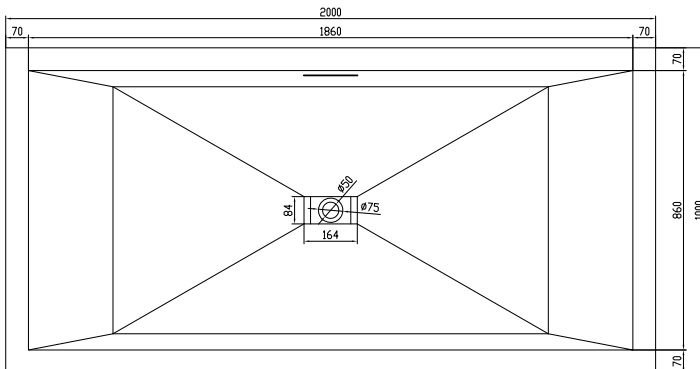

# Fredensborg large bathtub

SKU: 40030020

|                    |                      |
|--------------------|----------------------|
| <b>Colour:</b>     | Matte white          |
| <b>Litre:</b>      | 380 overflow         |
| <b>Size H/L/D:</b> | 58cm / 200cm / 100cm |
| <b>Weight:</b>     | 250kg nett           |

## Fredensborg large bathtub details:

Large freestanding bathtub from the Fredensborg series, made with slightly rounded corners for easy cleaning. The bathtub is made from matte solid Acovi® composite which is ideal for bathrooms, since it is completely pore-free and is extremely easy to maintain. This has to be ordered as bespoke product. For stock item we have it in size H/L/W 58/180/80cm.