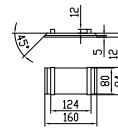

# Fredensborg large bathtub

SKU: 40030020

|                    |                      |
|--------------------|----------------------|
| <b>Colour:</b>     | Matte white          |
| <b>Litre:</b>      | 380 overflow         |
| <b>Size H/L/D:</b> | 58cm / 200cm / 100cm |
| <b>Weight:</b>     | 250kg nett           |

## Fredensborg large bathtub details:

Large freestanding bathtub from the Fredensborg series, made with slightly rounded corners for easy cleaning. The bathtub is made from matte solid Acovi® composite which is ideal for bathrooms, since it is completely pore-free and is extremely easy to maintain. This has to be ordered as bespoke product. For stock item we have it in size H/L/W 58/180/80cm.