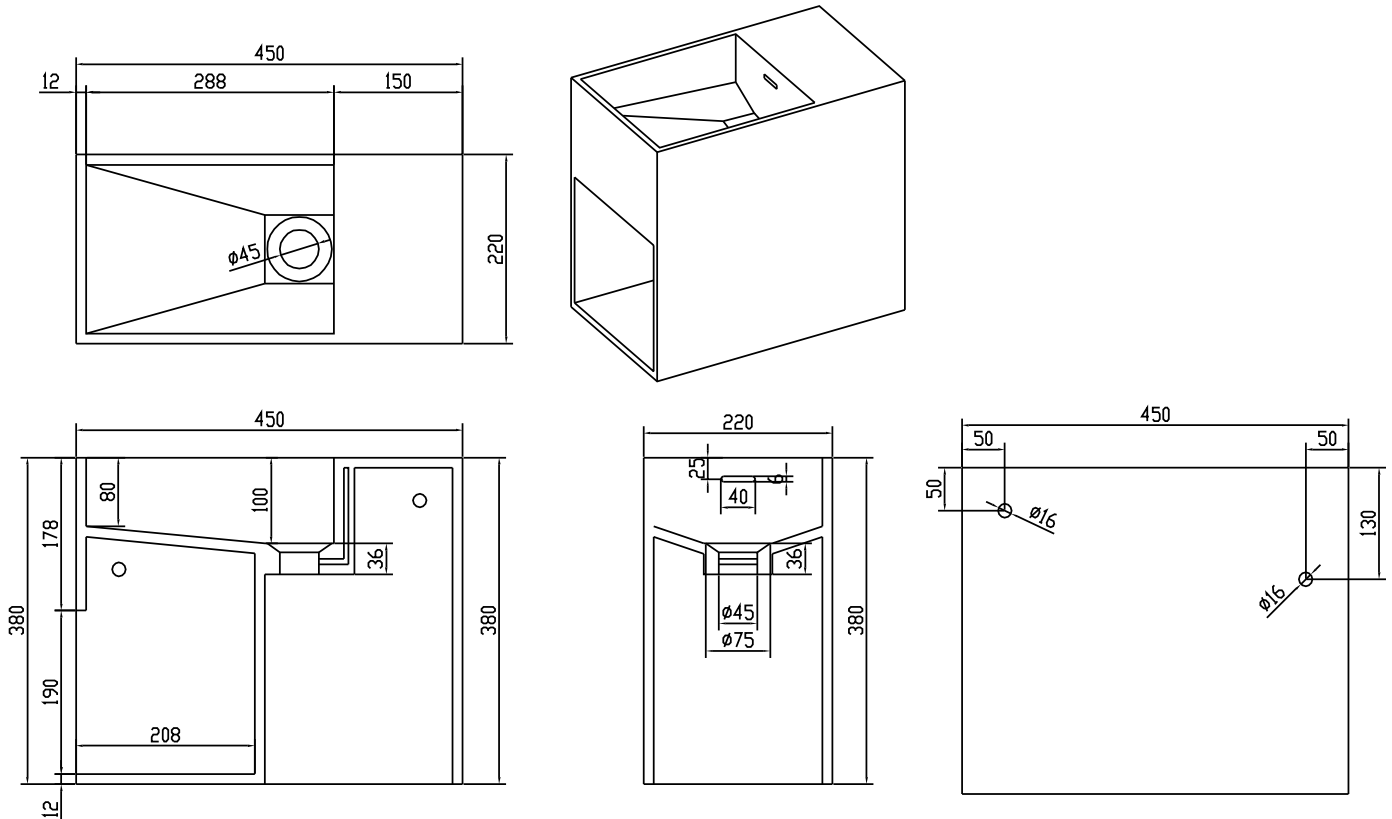

Nyland basin

SKU: 40010152

Colour:

Matte white

Size H/L/D:

38cm / 45cm / 22cm

Weight:

16.2kg nett

Nyland basin details:

A practical little wash basin in Acovi composite, in a simple and stylish design. Perfect for the smaller room, where there is need for shelf space under the wash basin. It is possible to deliver this wash basin made-to-measure. There will be a longer delivery time for bespoke products. Contact your nearest showroom for further details.