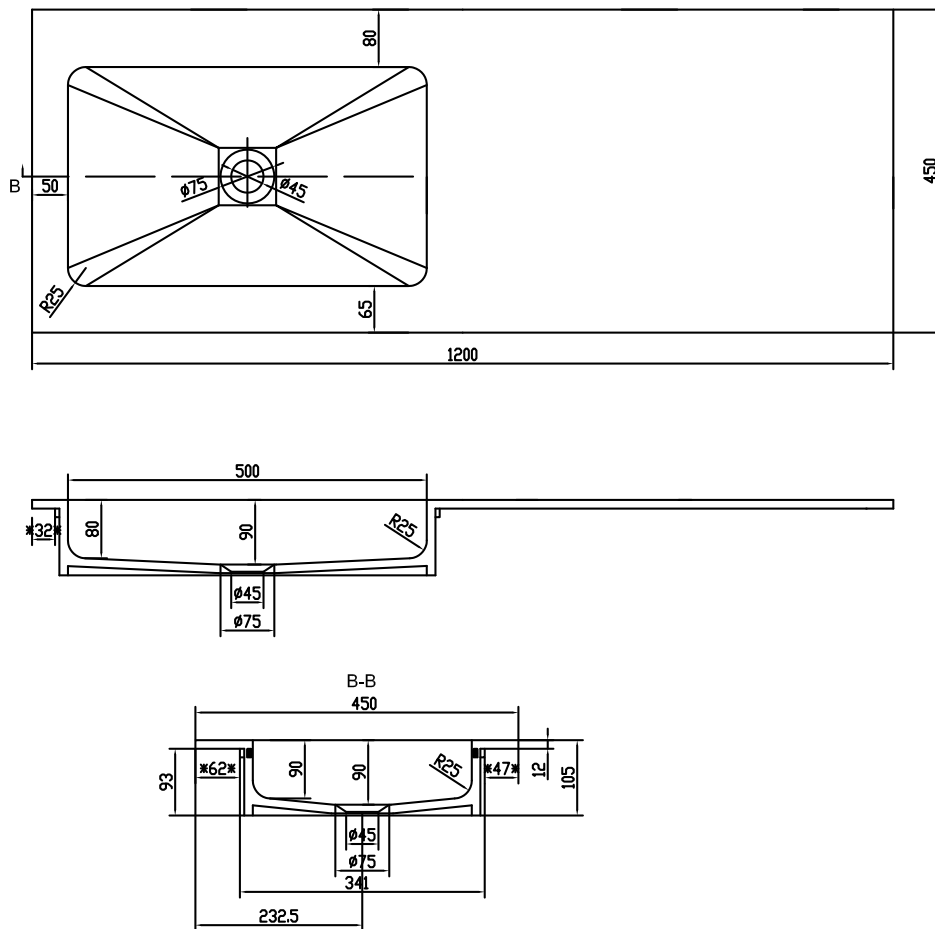

Romsø 120 left wash basin

SKU: 30040067

Colour: Matte white
Size H/L/D: 10.5cm / 120cm / 45cm
Weight: 16kg nett

Romsø 120 left wash basin details:

Romsø countertop in 12mm Acovi solid surface. basin with rounded corners and visible waste. Can be used on 2 x Malmö 60 cabinets. Can also be ordered with basin right or with 2 basins.