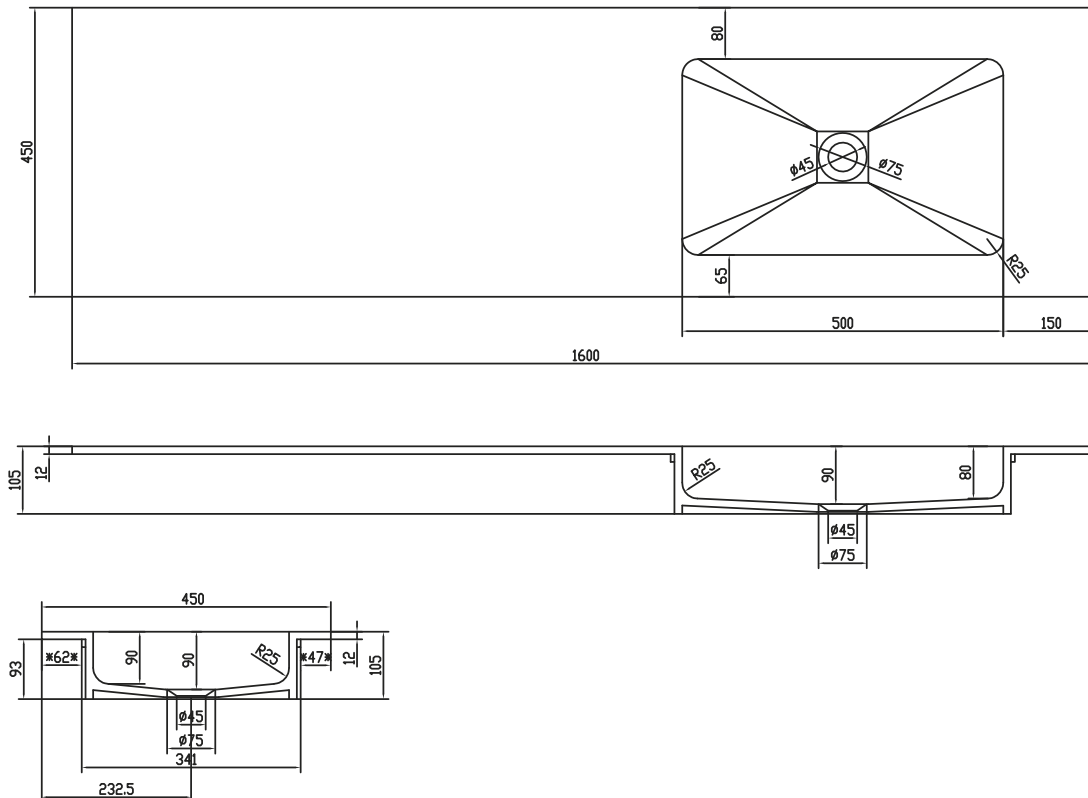

Romsø 160 right wash basin

SKU: 30040063

Colour:	Matte white
Size H/L/D:	10.5cm / 160cm / 45cm
Weight:	24kg nett

Romsø 160 right wash basin details:

Romsø countertop in 12mm Acovi solid surface. basin with rounded corners and visible waste. Can be used on 2 x Malmö 80 cabinets. Can also be ordered with basin left or with 2 basins.