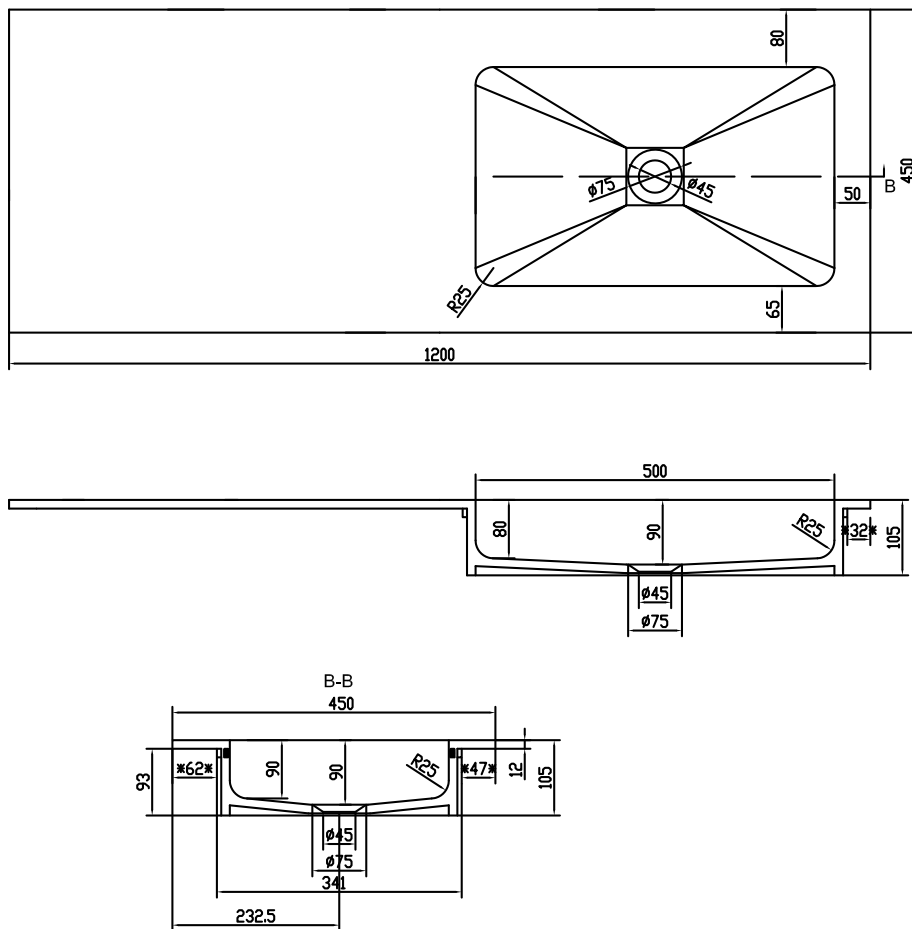

Romsø 120 right wash basin

SKU: 30040062

Colour:	Matte white
Size H/L/D:	10.5cm / 120cm / 45cm
Weight:	18kg nett

Romsø 120 right wash basin details:

Romsø countertop in 12mm Acovi solid surface. basin with rounded corners and visible waste. Can be used on 2 x Malmö 60 cabinets. Can also be ordered with basin left or with 2 basins.