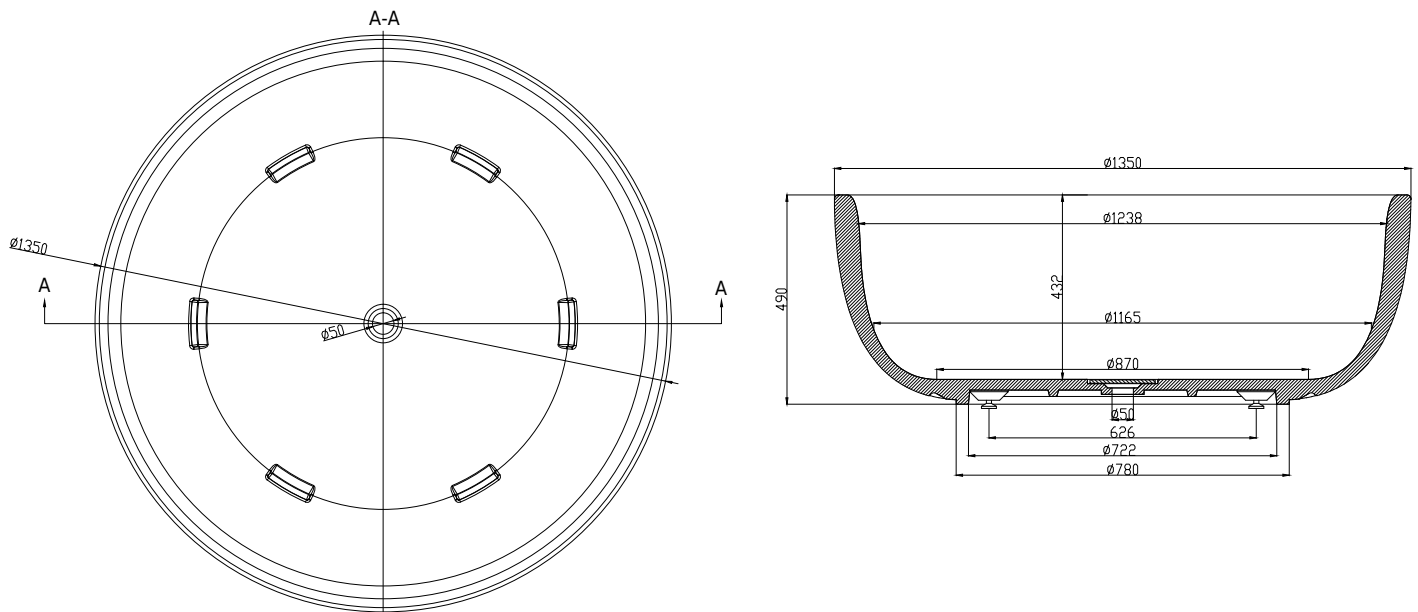

Copenhagen Bath

Roskildevej 394
DK-2610 Rødovre
VAT no.: DK32648622
Phone: 02476468850
contact@copenhagenbath.co.uk
www.copenhagenbath.co.uk

Tromsø bathtub

SKU: 40030004

Colour:	Matte white
Litre:	400 overflow
Size H/L/D:	48cm / 135cm / 135cm
Weight:	150kg nett

Tromsø bathtub details:

Tromsø is a large round freestanding bathtub in matte Acovi® composite with a diameter of 135cm.

Acovi® composite is a completely pore-free material, therefore perfect for bathrooms, which makes it very easy to clean and maintain.

Please note that there may be a tolerance of ± 5 mm as all products are hand sanded.