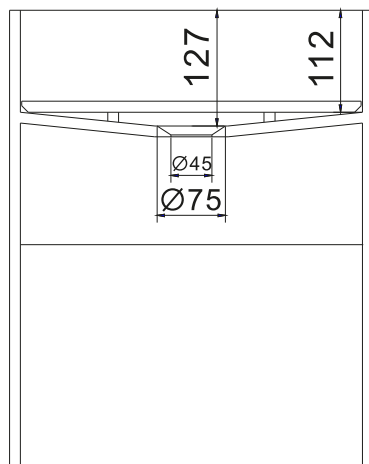

Enköping 40 basin

SKU: 40010114

Colour:	Matte white
Size H/L/D:	50cm / 40cm / 40cm
Weight:	24kg nett

Enköping 40 basin details:

Wash basin with a drawer in solid matt Acovi composite. The wash basin comes with Blum drawer systems. The waste cover is easily removed for cleaning. It is possible to deliver this wash basin made-to-measure. There will be a longer delivery time for bespoke products. Contact your nearest showroom for further details.