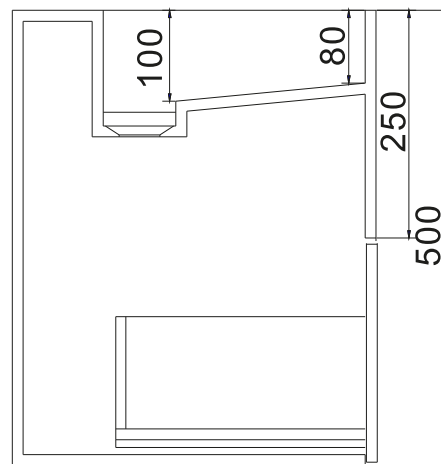

Enköping 40 basin

SKU: 40010114

Colour:	Matte white
Size H/L/D:	50cm / 40cm / 40cm
Weight:	24kg nett

Enköping 40 basin details:

Wash basin with a drawer in solid matt Acovi composite. The wash basin comes with Blum drawer systems. The waste cover is easily removed for cleaning. It is possible to deliver this wash basin made-to-measure. There will be a longer delivery time for bespoke products. Contact your nearest showroom for further details.