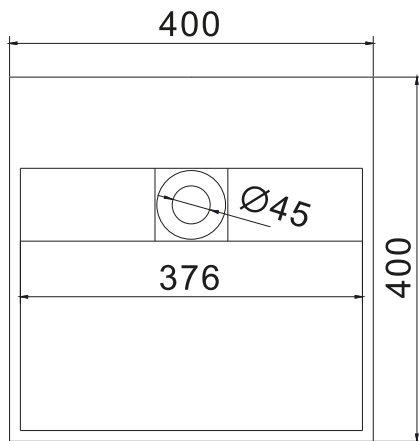

Enköping 40 basin

SKU: 40010114

Colour:	Matte white
Size H/L/D:	50cm / 40cm / 40cm
Weight:	24kg nett

Enköping 40 basin details:

Wash basin with a drawer in solid matt Acovi composite. The wash basin comes with Blum drawer systems. The waste cover is easily removed for cleaning. It is possible to deliver this wash basin made-to-measure. There will be a longer delivery time for bespoke products. Contact your nearest showroom for further details.