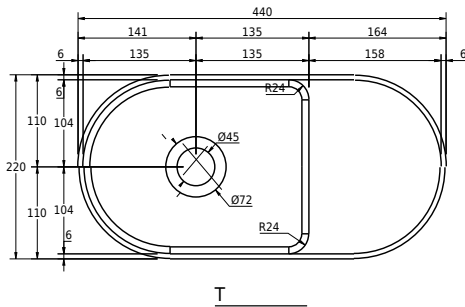

Tårn 44 white basin

SKU: 40010452

Colour:

Size H/L/D:

12.3cm / 44cm / 22cm

Weight:

5kg nett

Tårn 44 white basin details: