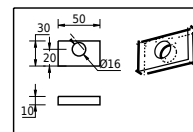

Tårn 44 white basin

SKU: 40010452

Colour:

Size H/L/D:

12.3cm / 44cm / 22cm

Weight:

5kg nett

Tårn 44 white basin details: