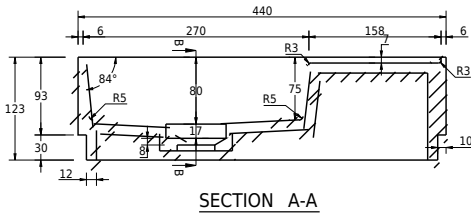

Tårn 44 white basin

SKU: 40010452

Colour:

Size H/L/D:

12.3cm / 44cm / 22cm

Weight:

5kg nett

Tårn 44 white basin details: