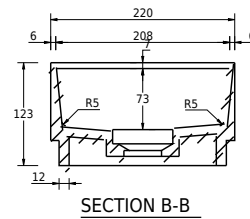

Tårn 44 white basin

SKU: 40010452

Colour:

Size H/L/D:

12.3cm / 44cm / 22cm

Weight:

5kg nett

Tårn 44 white basin details: