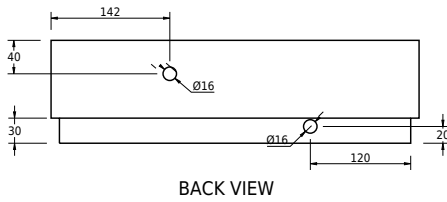

Tårn 44 white basin

SKU: 40010452

Colour:

Size H/L/D:

12.3cm / 44cm / 22cm

Weight:

5kg nett

Tårn 44 white basin details: