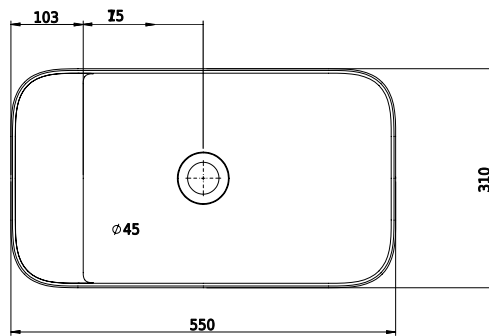

SKU: 40010372

T

Side

Front

Back

Colour:

Size H/L/D:

13.5cm / 55cm / 31cm

Weight:

9.5kg nett

Yuno LR 55 Chroma details: