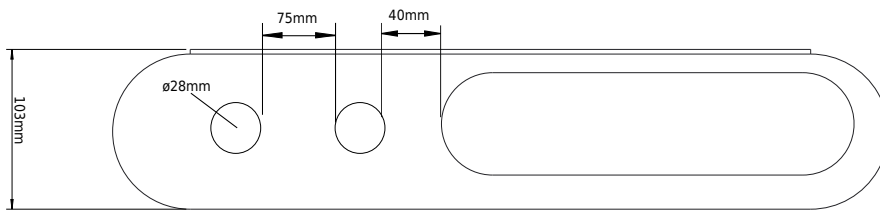

Copenhagen Bath
Roskildevej 394
DK-2610 Rødovre
VAT no.: DK32648622
Phone: 02476468850
contact@copenhagenbath.co.uk
www.copenhagenbath.co.uk

CB 100 - Soap and towel holder

SKU: 40040189

Colour: Chrome
Size H/L/D: 2.3cm / 50cm / 10cm
Weight: 0.9kg nett

CB 100 - Soap and towel holder details: