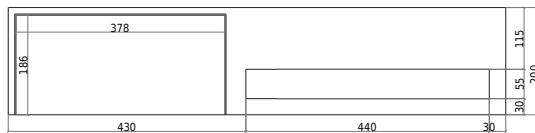

Oslo 90 right basin with drawer and towel holder

SKU: 40010356

SECTION A-A

FRONT VIEW

BACK VIEW

Colour:

Size H/L/D:

20cm / 90cm / 40cm

Weight:

29kg nett

Oslo 90 right basin with drawer and towel holder details: