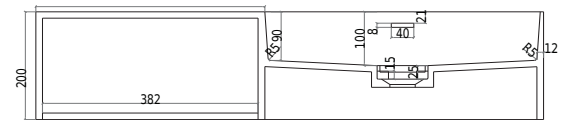

Oslo 90 right basin with drawer and towel holder

SKU: 40010356

SECTION A-A

FRONT VIEW

BACK VIEW

Colour:

Size H/L/D:

20cm / 90cm / 40cm

Weight:

29kg nett

Oslo 90 right basin with drawer and towel holder details: