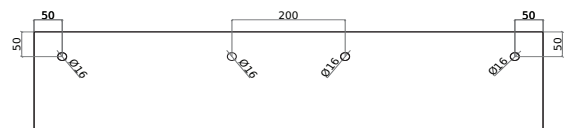

Oslo 90 right basin with drawer and towel holder

SKU: 40010356

SECTION A-A

FRONT VIEW

BACK VIEW

Colour:

Size H/L/D:

20cm / 90cm / 40cm

Weight:

29kg nett

Oslo 90 right basin with drawer and towel holder details: