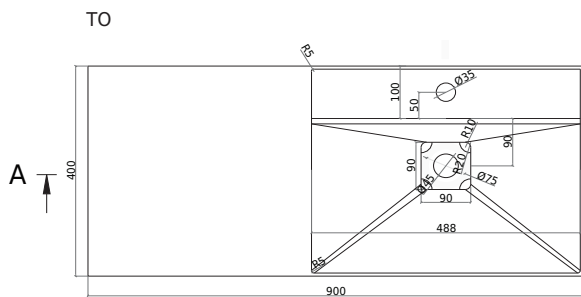

Oslo 90 right basin with drawer and towel holder

SKU: 40010356

SECTION A-A

FRONT VIEW

BACK VIEW

Colour:

Size H/L/D:

20cm / 90cm / 40cm

Weight:

29kg nett

Oslo 90 right basin with drawer and towel holder details: