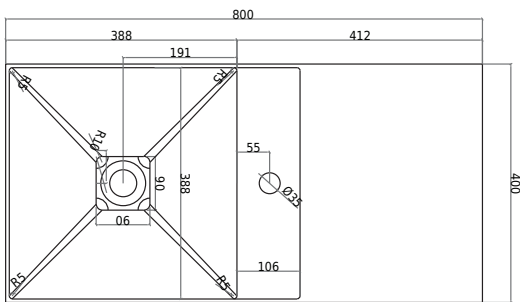

Copenhagen Bath
Roskildevej 394
DK-2610 Rødovre
VAT no.: DK32648622
Phone: 02476468850
contact@copenhagenbath.co.uk
www.copenhagenbath.co.uk

Oslo 80 left basin with shelf

SKU: 40010346

TOPVIEW

SECTION C-C

FRONT VIEW

REAR VIEW

Colour:

Size H/L/D:

Weight:

20cm / 80cm / 40cm

21kg nett

Oslo 80 left basin with shelf details: