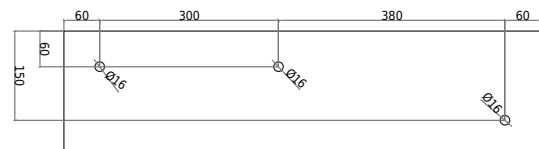

Copenhagen Bath
Roskildevej 394
DK-2610 Rødovre
VAT no.: DK32648622
Phone: 02476468850
contact@copenhagenbath.co.uk
www.copenhagenbath.co.uk

Oslo 80 left basin with shelf

SKU: 40010346

TOPVIEW

SECTION C-C

FRONT VIEW

REAR VIEW

Colour:

Size H/L/D:

Weight:

20cm / 80cm / 40cm

21kg nett

Oslo 80 left basin with shelf details: