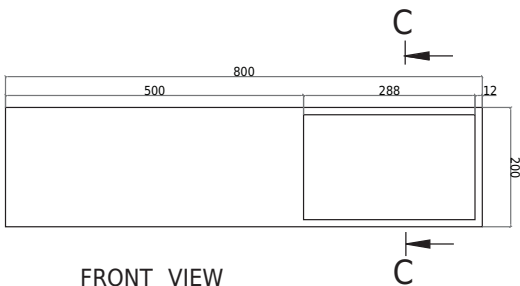

Copenhagen Bath
Roskildevej 394
DK-2610 Rødovre
VAT no.: DK32648622
Phone: 02476468850
contact@copenhagenbath.co.uk
www.copenhagenbath.co.uk

Oslo 80 left basin with shelf

SKU: 40010346

TOPVIEW

SECTION C-C

FRONT VIEW

REAR VIEW

Colour:

Size H/L/D:

Weight:

20cm / 80cm / 40cm

21kg nett

Oslo 80 left basin with shelf details: