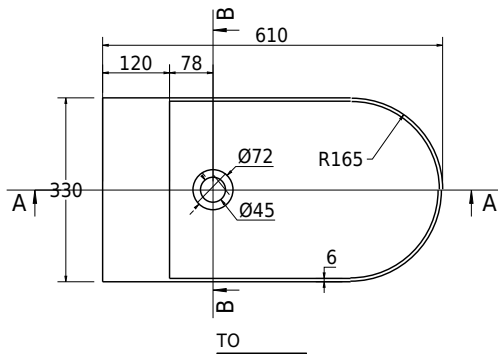

Kanal basin

SKU: 40010309

VIEW

SECTION A-A

SECTION B-B

Colour: Matt white Acovi®
Size H/L/D: 18.5cm / 61cm / 33cm
Weight: 15.5kg nett

Kanal basin details: