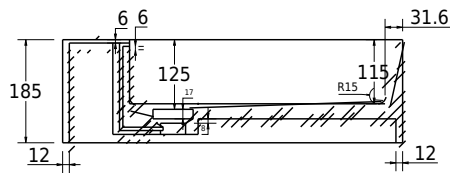

Kanal basin

SKU: 40010309

VIEW

SECTION A-A

SECTION B-B

Colour: Matt white Acovi®
Size H/L/D: 18.5cm / 61cm / 33cm
Weight: 15.5kg nett

Kanal basin details: