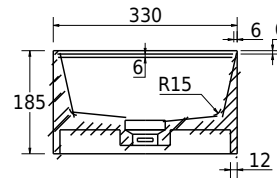

Kanal basin

SKU: 40010309

VIEW

SECTION A-A

SECTION B-B

Colour: Matt white Acovi®
Size H/L/D: 18.5cm / 61cm / 33cm
Weight: 15.5kg nett

Kanal basin details: