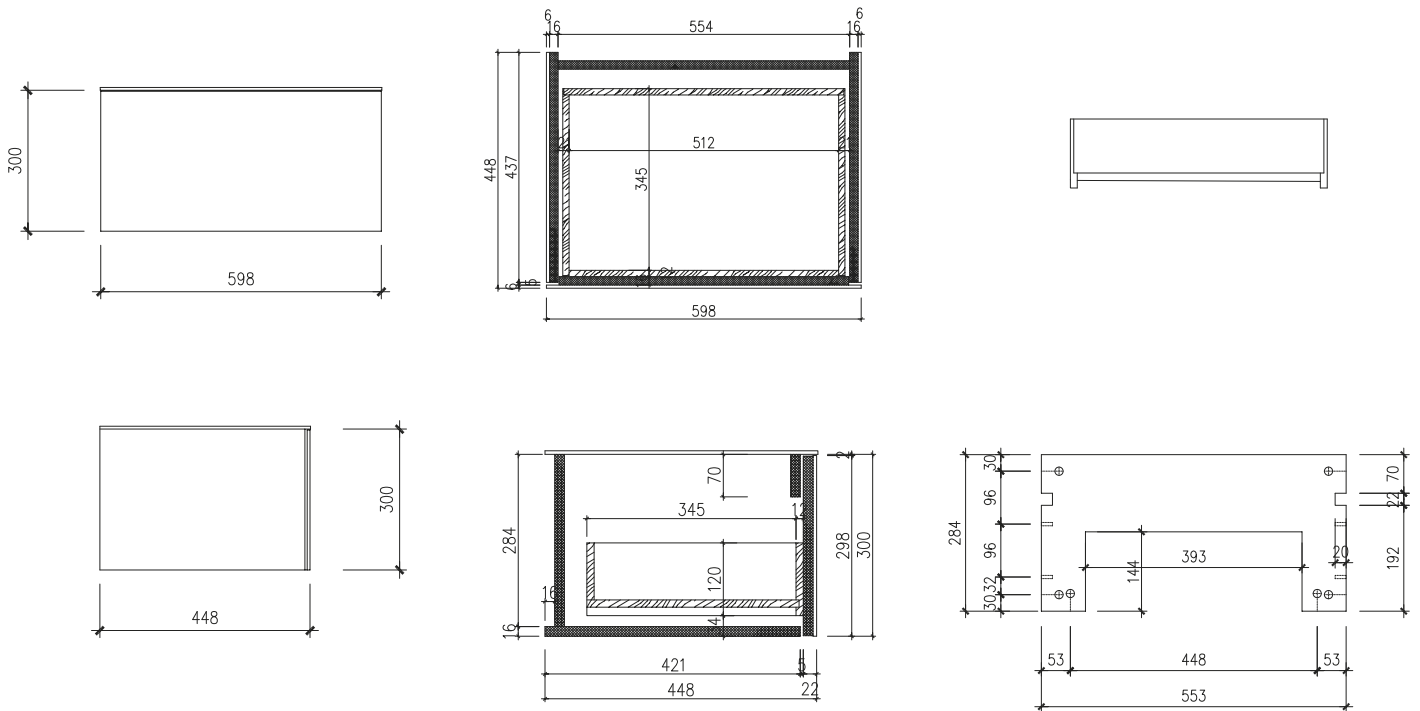

Skagen 60 cabinet with countertop

SKU: 30010263

Colour: Dark grey
Size H/L/D: 30cm / 60cm / 45cm
Weight: 25kg nett

Skagen 60 cabinet with countertop details: