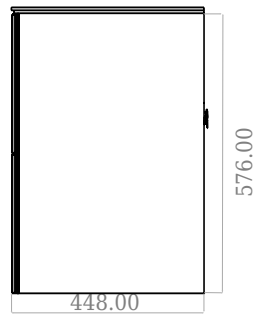

Copenhagen Bath
Roskildevej 394
DK-2610 Rødovre
VAT no.: DK32648622
Phone: 02476468850
contact@copenhagenbath.co.uk
www.copenhagenbath.co.uk

SQ2 120 double with centred basin

SKU: 30010246

F View

Side View

Top View

Back View

Colour: Matte white
Size H/L/D: 60cm / 120cm / 45cm
Weight: 78kg nett

SQ2 120 double with centred basin details: