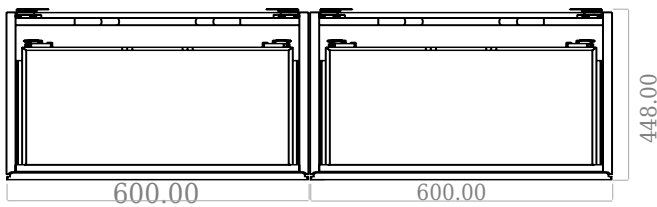

Copenhagen Bath
Roskildevej 394
DK-2610 Rødovre
VAT no.: DK32648622
Phone: 02476468850
contact@copenhagenbath.co.uk
www.copenhagenbath.co.uk

SQ2 120 double with centred basin

SKU: 30010246

F View

Side View

Top View

Back View

Colour: Matte white
Size H/L/D: 60cm / 120cm / 45cm
Weight: 78kg nett

SQ2 120 double with centred basin details: