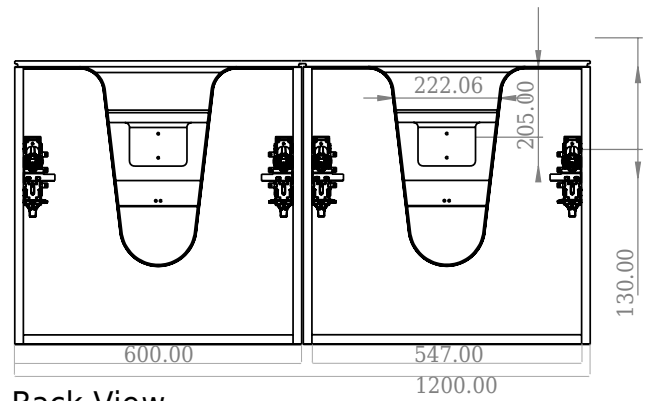

Copenhagen Bath
Roskildevej 394
DK-2610 Rødovre
VAT no.: DK32648622
Phone: 02476468850
contact@copenhagenbath.co.uk
www.copenhagenbath.co.uk

SQ2 120 double with centred basin

SKU: 30010246

F View

Side View

Top View

Back View

Colour: Matte white
Size H/L/D: 60cm / 120cm / 45cm
Weight: 78kg nett

SQ2 120 double with centred basin details: