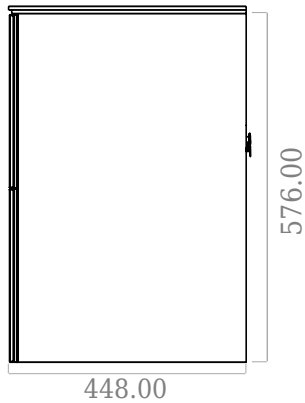

SQ2 80 double cabinet with countertop

SKU: 30010242

F View

Top View

Side View

Back View

Colour: Matte white
Size H/L/D: 60cm / 80cm / 45cm
Weight: 505kg nett

SQ2 80 double cabinet with countertop details: