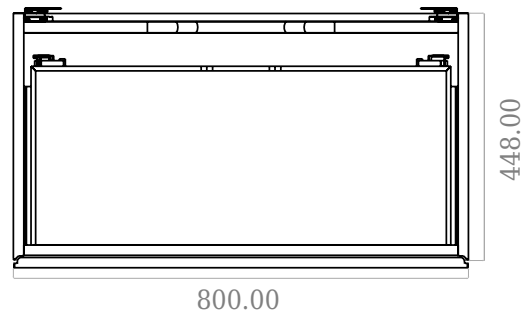

SQ2 80 double cabinet with countertop

SKU: 30010242

F View

Top View

Side View

Back View

Colour: Matte white
Size H/L/D: 60cm / 80cm / 45cm
Weight: 505kg nett

SQ2 80 double cabinet with countertop details: