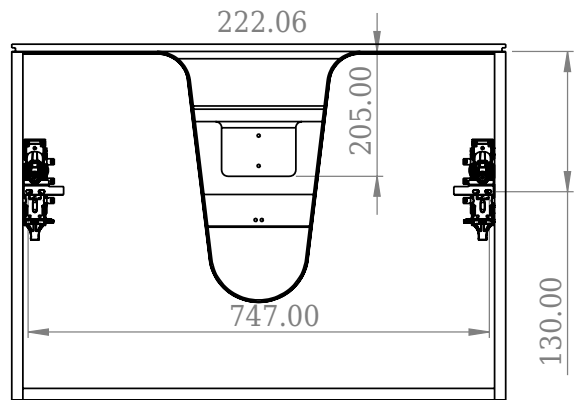

SQ2 80 double cabinet with countertop

SKU: 30010242

F View

Top View

Side View

Back View

Colour: Matte white
Size H/L/D: 60cm / 80cm / 45cm
Weight: 505kg nett

SQ2 80 double cabinet with countertop details: