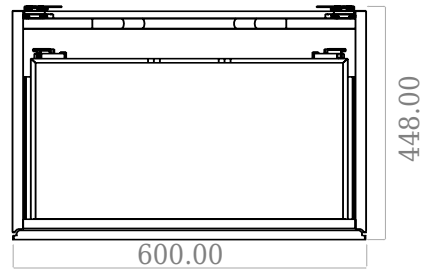

SQ2 60 double cabinet with countertop

SKU: 30010241

F View

Top View

Side View

Back View

Colour: Matte white
Size H/L/D: 60cm / 60cm / 45cm
Weight: 37kg nett

SQ2 60 double cabinet with countertop details: