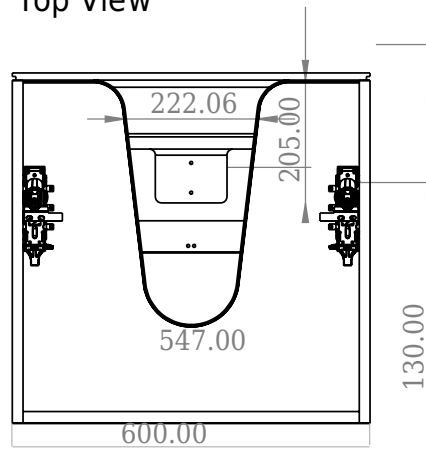

SQ2 60 double cabinet with countertop

SKU: 30010241

F View

Top View

Side View

Back View

Colour: Matte white
Size H/L/D: 60cm / 60cm / 45cm
Weight: 37kg nett

SQ2 60 double cabinet with countertop details: