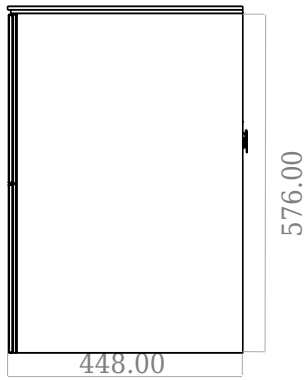

SQ2 60 double cabinet with countertop

SKU: 30010241

F View

Top View

Side View

Back View

Colour: Matte white
Size H/L/D: 60cm / 60cm / 45cm
Weight: 37kg nett

SQ2 60 double cabinet with countertop details: