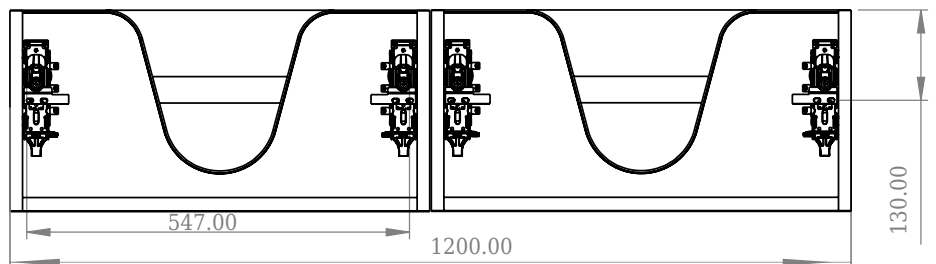

SQ2 120 cabinet with double basin

SKU: 30010239

Front View

Top View

side View

Back View

Colour: Matte white
Size H/L/D: 28.8cm / 120cm / 45cm
Weight: 54,44kg nett

SQ2 120 cabinet with double basin details: