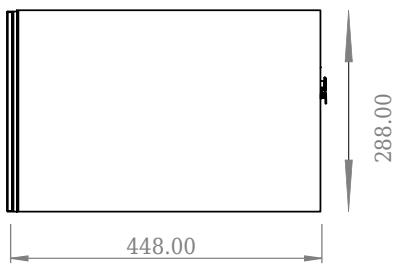

SQ2 120 cabinet with double basin

SKU: 30010239

Front View

Top View

side View

Back View

Colour: Matte white
Size H/L/D: 28.8cm / 120cm / 45cm
Weight: 54,44kg nett

SQ2 120 cabinet with double basin details: