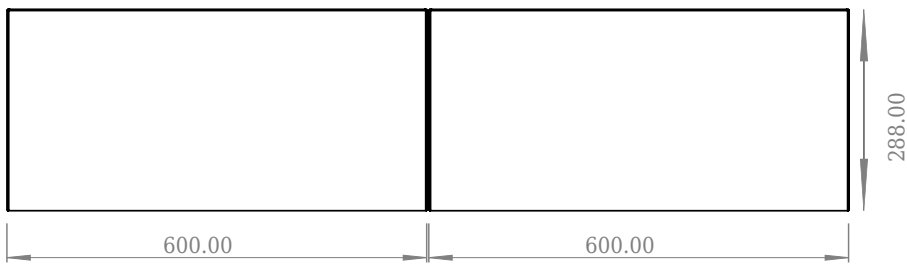

SQ2 120 cabinet with double basin

SKU: 30010239

Front View

Top View

side View

Back View

Colour: Matte white
Size H/L/D: 28.8cm / 120cm / 45cm
Weight: 54,44kg nett

SQ2 120 cabinet with double basin details: