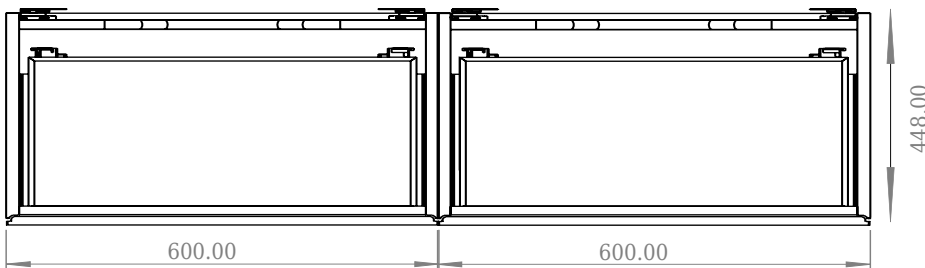

SQ2 120 cabinet with double basin

SKU: 30010239

Front View

Top View

side View

Back View

Colour: Matte white
Size H/L/D: 28.8cm / 120cm / 45cm
Weight: 54,44kg nett

SQ2 120 cabinet with double basin details: