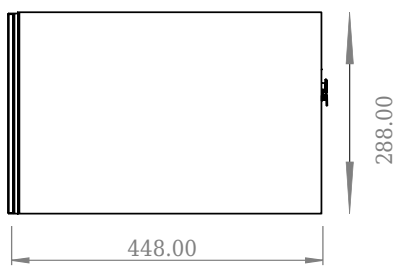

## SQ2 120 cabinet with right basin

SKU: 30010238

Front View

Top View

side View

Back View

<b>Colour:</b>	Matte white
<b>Size H/L/D:</b>	28.8cm / 120cm / 45cm
<b>Weight:</b>	48,72kg nett

**SQ2 120 cabinet with right basin details:**