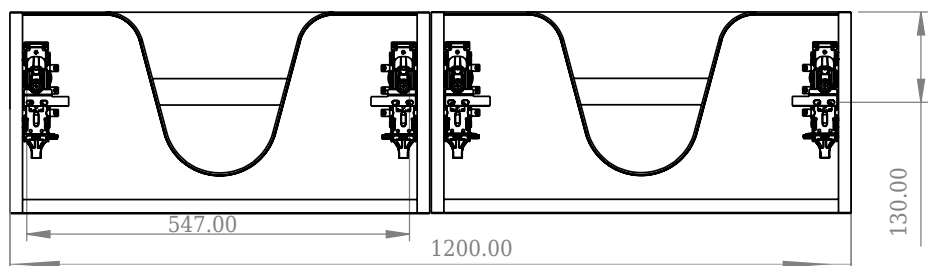

## SQ2 120 cabinet with right basin

SKU: 30010238

Front View

Top View

side View

Back View

<b>Colour:</b>	Matte white
<b>Size H/L/D:</b>	28.8cm / 120cm / 45cm
<b>Weight:</b>	48,72kg nett

**SQ2 120 cabinet with right basin details:**