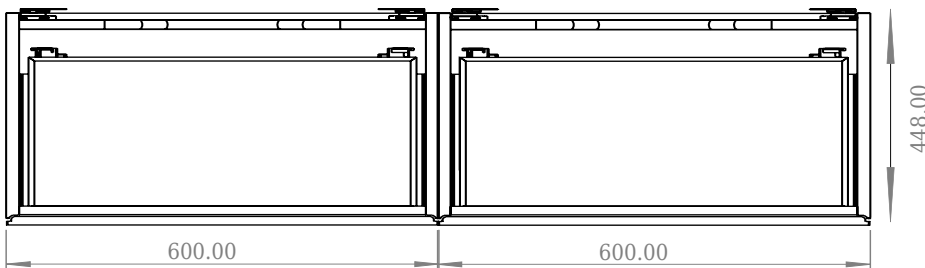

## SQ2 120 cabinet with right basin

SKU: 30010238

Front View

Top View

side View

Back View

<b>Colour:</b>	Matte white
<b>Size H/L/D:</b>	28.8cm / 120cm / 45cm
<b>Weight:</b>	48,72kg nett

**SQ2 120 cabinet with right basin details:**