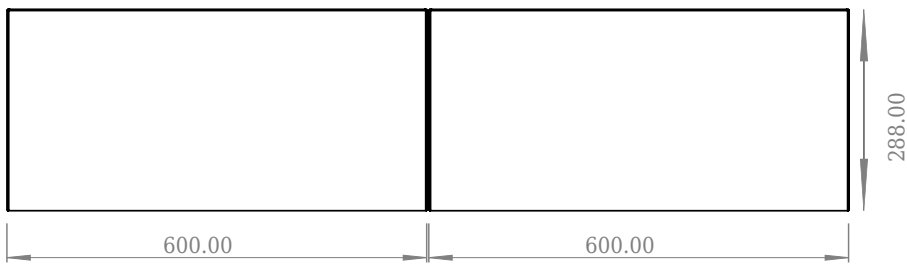

## SQ2 120 cabinet with right basin

SKU: 30010238

Front View

Top View

side View

Back View

<b>Colour:</b>	Matte white
<b>Size H/L/D:</b>	28.8cm / 120cm / 45cm
<b>Weight:</b>	48,72kg nett

**SQ2 120 cabinet with right basin details:**