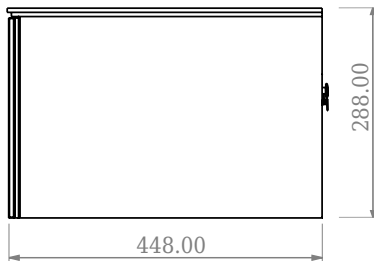

SQ2 100 cabinet with centred basin

SKU: 30010234

F View

Top View

Side View

Back View

Colour: Matte white
Size H/L/D: 28.8cm / 100cm / 45cm
Weight: 39kg nett

SQ2 100 cabinet with centred basin details: