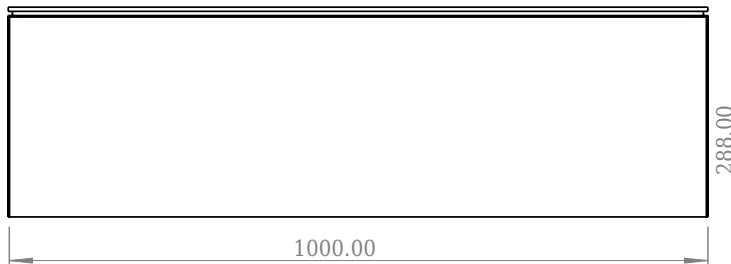

SQ2 100 cabinet with centred basin

SKU: 30010234

F View

Top View

Side View

Back View

Colour: Matte white
Size H/L/D: 28.8cm / 100cm / 45cm
Weight: 39kg nett

SQ2 100 cabinet with centred basin details: