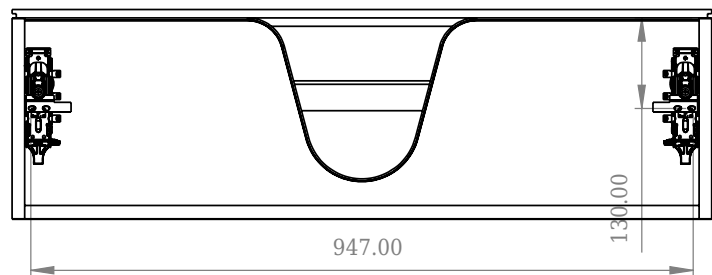

SQ2 100 cabinet with centred basin

SKU: 30010234

F View

Top View

Side View

Back View

Colour: Matte white
Size H/L/D: 28.8cm / 100cm / 45cm
Weight: 39kg nett

SQ2 100 cabinet with centred basin details: