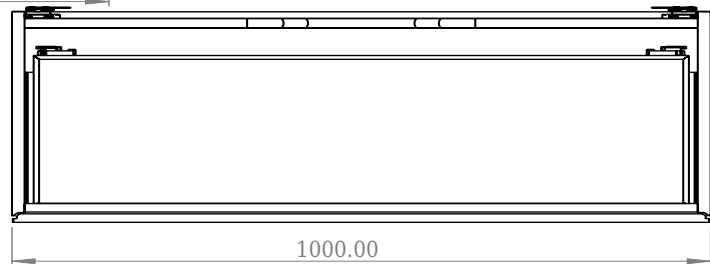

SQ2 100 cabinet with centred basin

SKU: 30010234

F View

Top View

Side View

Back View

Colour: Matte white
Size H/L/D: 28.8cm / 100cm / 45cm
Weight: 39kg nett

SQ2 100 cabinet with centred basin details: