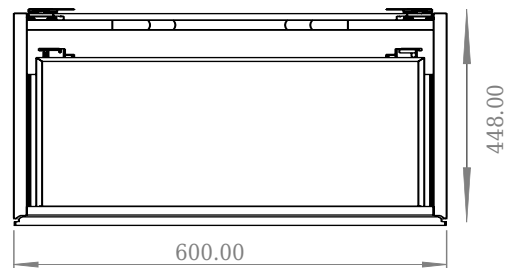

## SQ2 60 cabinet with centred basin

SKU: 30010230

F View

Top View

Side View

Back View

**Colour:** Matte white  
**Size H/L/D:** 28.8cm / 60cm / 45cm  
**Weight:** 26,5kg nett

**SQ2 60 cabinet with centred basin details:**

The SQ2 series is designed by Danish award winning designer Mikal Harrsen. SQ2 is a part of our exclusive series Scandinavian Suite, the stylish 6mm thin edges makes it light and elegant to look at.

SQ2 is designed as a module system which means that you can put the cabinets together in any installation that you want, and you can choose where to place the basin or if you just want a countertop.

Three layers of PU lacquered cabinet and 100% composite top makes it perfect for bathrooms.

By using our special membrane trap we have been able to avoid the u-cut in the drawers which gives extra large space for storage.