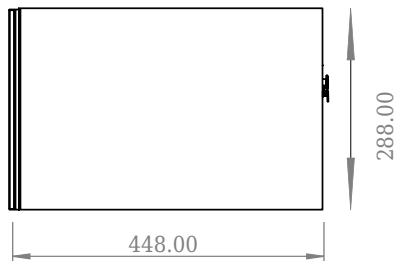

## SQ2 60 cabinet with centred basin

SKU: 30010230

F View

Top View

Side View

Back View

**Colour:** Matte white  
**Size H/L/D:** 28.8cm / 60cm / 45cm  
**Weight:** 26,5kg nett

**SQ2 60 cabinet with centred basin details:**