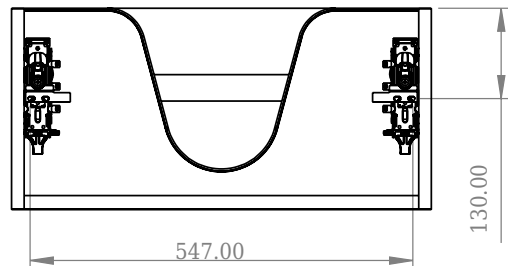

## SQ2 60 cabinet with centred basin

SKU: 30010230

F View

Top View

Side View

Back View

**Colour:** Matte white  
**Size H/L/D:** 28.8cm / 60cm / 45cm  
**Weight:** 26,5kg nett

**SQ2 60 cabinet with centred basin details:**

The SQ2 series is designed by Danish award winning designer Mikal Harrsen. SQ2 is a part of our exclusive series Scandinavian Suite, the stylish 6mm thin edges makes it light and elegant to look at.

SQ2 is designed as a module system which means that you can put the cabinets together in any installation that you want, and you can choose where to place the basin or if you just want a countertop.