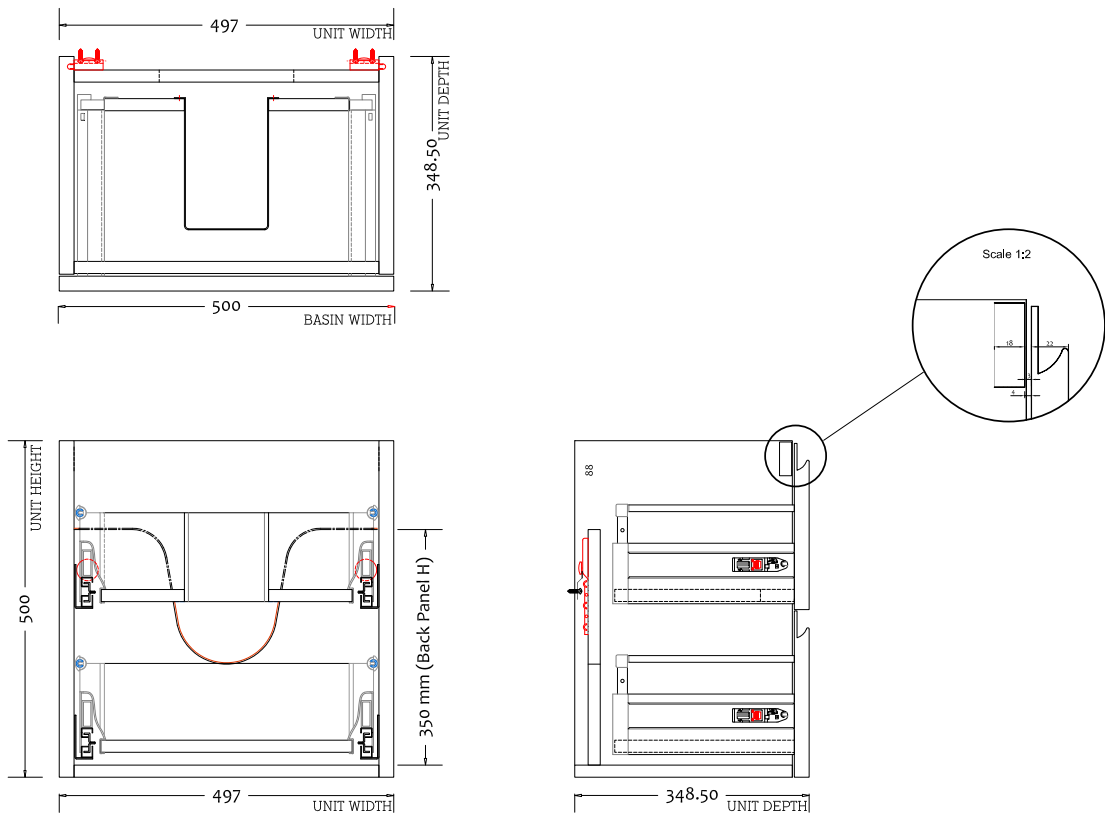

Malmö 50/35 cabinet with Romsø basin

SKU: 30010191

Colour: Matte white
Size H/L/D: 60cm / 50cm / 35cm
Weight: 255kg nett

Malmö 50/35 cabinet with Romsø basin details: