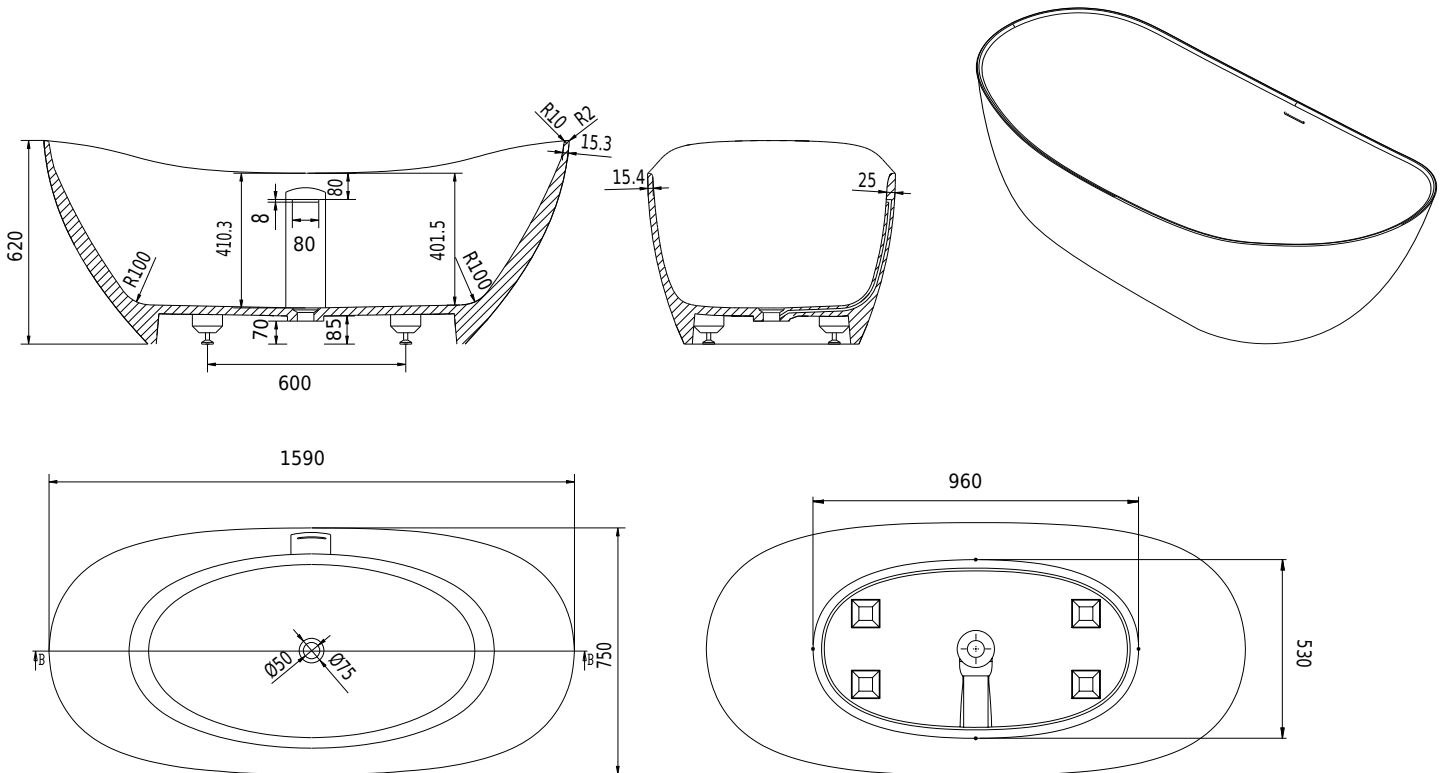

TQ5 bathtub

SKU: 40030045

Colour: Matte white
Litre: 270 overflow
Size H/L/D: 62cm / 159cm / 75cm
Weight: 143kg nett

TQ5 bathtub details:

TQ5 bathtub is the fourth bathtub designed by Danish award winning designer Mikal Harrsen for Copenhagen Bath.

His usual minimalistic and clean design makes it an instant classic in the international respected Scandinavian style. Sharp lines form the outside of the TQ5 where soft and organic shapes on the inside makes it a comfortable and relaxing experience using the bathtub.