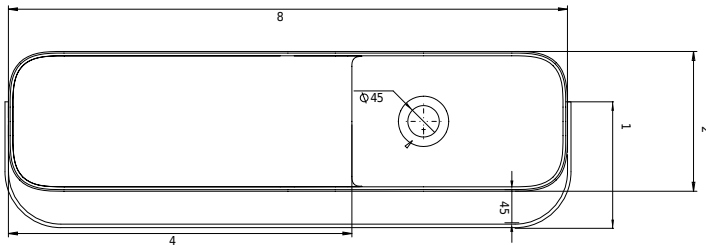

# Yuno Rail 80 basin

SKU: 40010230

92

**Colour:**

Matte white

**Size H/L/D:**

30cm / 80cm / 20cm

**Weight:**

19.5kg nett

**Yuno Rail 80 basin details:**

Yuno Rail has the timeless design that Yuno is famous for. The matte white Acovi® composite with the black towel Rail gives the basin a new fresh touch.

A simple and clean look, from the completely integrated waste to the size big enough to hide all installations.