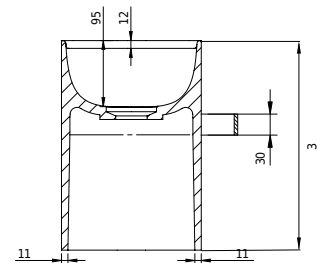

# Yuno Rail 80 basin

SKU: 40010230

92

**Colour:**

Matte white

**Size H/L/D:**

30cm / 80cm / 20cm

**Weight:**

19.5kg nett

**Yuno Rail 80 basin details:**

Yuno Rail has the timeless design that Yuno is famous for. The matte white Acovi® composite with the black towel Rail gives the basin a new fresh touch.

A simple and clean look, from the completely integrated waste to the size big enough to hide all installations.