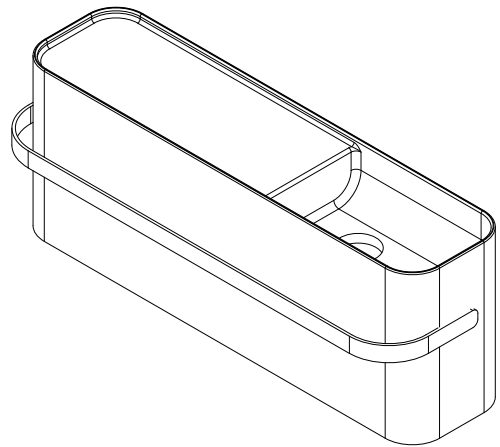

# Yuno Rail 80 basin

SKU: 40010230

92

**Colour:**

Matte white

**Size H/L/D:**

30cm / 80cm / 20cm

**Weight:**

19.5kg nett

**Yuno Rail 80 basin details:**

Yuno Rail has the timeless design that Yuno is famous for. The matte white Acovi® composite with the black towel Rail gives the basin a new fresh touch.

A simple and clean look, from the completely integrated waste to the size big enough to hide all installations.