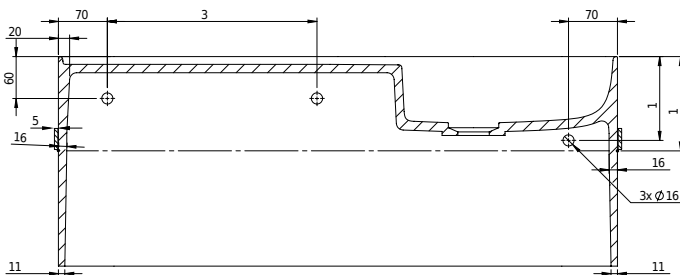

# Yuno Rail 80 basin

SKU: 40010230

92

**Colour:**

Matte white

**Size H/L/D:**

30cm / 80cm / 20cm

**Weight:**

19.5kg nett

**Yuno Rail 80 basin details:**

Yuno Rail has the timeless design that Yuno is famous for. The matte white Acovi® composite with the black towel Rail gives the basin a new fresh touch.

A simple and clean look, from the completely integrated waste to the size big enough to hide all installations.