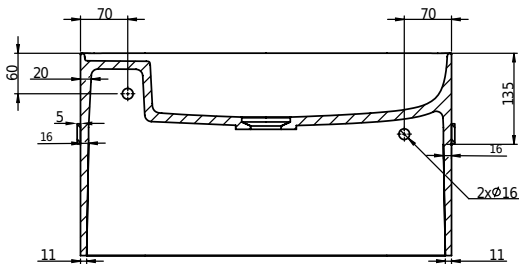

Yuno Rail 55 basin

SKU: 40010229

Colour:	Matte white
Size H/L/D:	30cm / 55cm / 31cm
Weight:	16kg nett

Yuno Rail 55 basin details:

Yuno Rail has the timeless design that Yuno is famous for. The matte white Acovi® composite with the black towel Rail gives the basin a new fresh touch.

A simple and clean look, from the completely integrated waste to the size big enough to hide all installations.

Also available in:

Yuno Rail 41, H30/W41/D24 (40010228)

Yuno Rail 80, H30/W80/D20 (40010230)