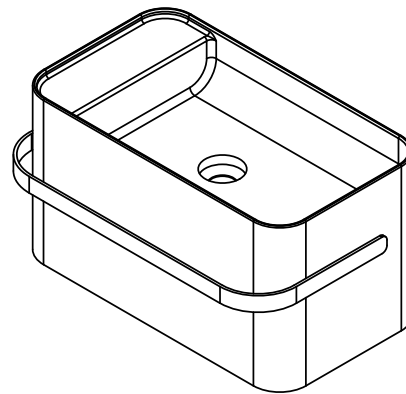

Yuno Rail 55 basin

SKU: 40010229

Colour:	Matte white
Size H/L/D:	30cm / 55cm / 31cm
Weight:	16kg nett

Yuno Rail 55 basin details:

Yuno Rail has the timeless design that Yuno is famous for. The matte white Acovi® composite with the black towel Rail gives the basin a new fresh touch.

A simple and clean look, from the completely integrated waste to the size big enough to hide all installations.

Also available in:

Yuno Rail 41, H30/W41/D24 (40010228)

Yuno Rail 80, H30/W80/D20 (40010230)