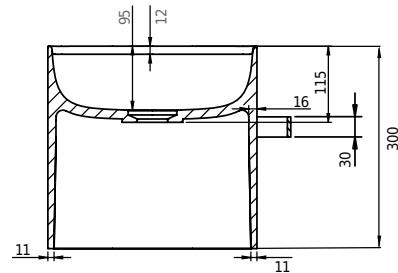

Yuno Rail 55 basin

SKU: 40010229

Colour:	Matte white
Size H/L/D:	30cm / 55cm / 31cm
Weight:	16kg nett

Yuno Rail 55 basin details:

Yuno Rail has the timeless design that Yuno is famous for. The matte white Acovi® composite with the black towel Rail gives the basin a new fresh touch.

A simple and clean look, from the completely integrated waste to the size big enough to hide all installations.

Also available in:

Yuno Rail 41, H30/W41/D24 (40010228)

Yuno Rail 80, H30/W80/D20 (40010230)