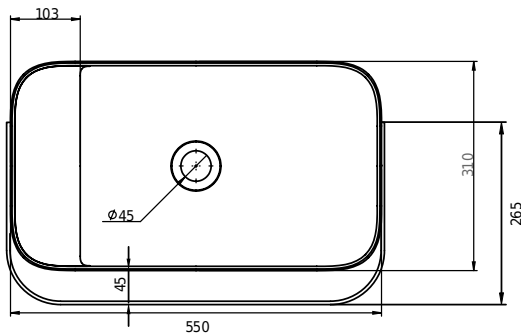

Yuno Rail 55 basin

SKU: 40010229

Colour:	Matte white
Size H/L/D:	30cm / 55cm / 31cm
Weight:	16kg nett

Yuno Rail 55 basin details:

Yuno Rail has the timeless design that Yuno is famous for. The matte white Acovi® composite with the black towel Rail gives the basin a new fresh touch.

A simple and clean look, from the completely integrated waste to the size big enough to hide all installations.

Also available in:

Yuno Rail 41, H30/W41/D24 (40010228)

Yuno Rail 80, H30/W80/D20 (40010230)