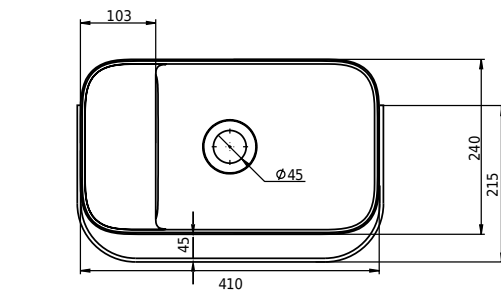

# Yuno Rail 41 basin

SKU: 40010228

|                    |                    |
|--------------------|--------------------|
| <b>Colour:</b>     | Matte white        |
| <b>Size H/L/D:</b> | 30cm / 41cm / 24cm |
| <b>Weight:</b>     | 10kg nett          |

## Yuno Rail 41 basin details:

Yuno Rail has the timeless design that Yuno is famous for. The matte white Acovi® composite with the black towel Rail gives the basin a new fresh touch.

A simple and clean look, from the completely integrated waste to the size big enough to hide all installations.

Also available in:

Yuno Rail 55, H30/W55/D31 (40010229)

Yuno Rail 80, H30/W80/D20 (40010230)