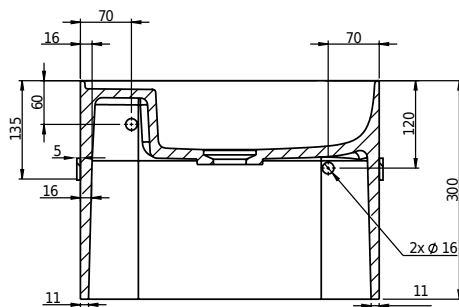

# Yuno Rail 41 basin

SKU: 40010228

|                    |                    |
|--------------------|--------------------|
| <b>Colour:</b>     | Matte white        |
| <b>Size H/L/D:</b> | 30cm / 41cm / 24cm |
| <b>Weight:</b>     | 10kg nett          |

## Yuno Rail 41 basin details:

Yuno Rail has the timeless design that Yuno is famous for. The matte white Acovi® composite with the black towel Rail gives the basin a new fresh touch.

A simple and clean look, from the completely integrated waste to the size big enough to hide all installations.

Also available in:

Yuno Rail 55, H30/W55/D31 (40010229)

Yuno Rail 80, H30/W80/D20 (40010230)