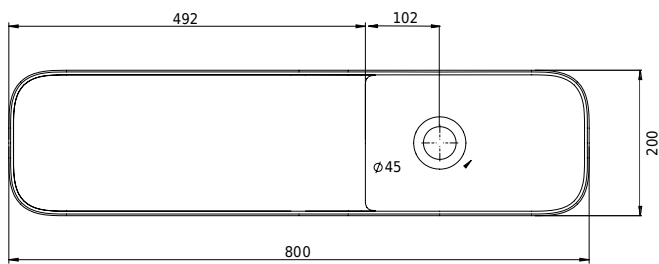

Copenhagen Bath
Roskildevej 394
DK-2610 Rødovre
VAT no.: DK32648622
Phone: 02476468850
contact@copenhagenbath.co.uk
www.copenhagenbath.co.uk

Yuno LR 80 basin

SKU: 40010227

T

Side

Front

Back

Colour: Matte white
Size H/L/D: 13.5cm / 80cm / 20cm
Weight: 10kg nett

Yuno LR 80 basin details: