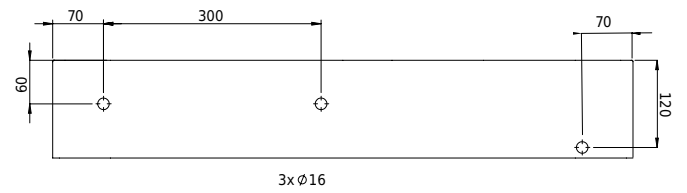

Copenhagen Bath
Roskildevej 394
DK-2610 Rødovre
VAT no.: DK32648622
Phone: 02476468850
contact@copenhagenbath.co.uk
www.copenhagenbath.co.uk

Yuno LR 80 basin

SKU: 40010227

T

Side

Front

Back

Colour: Matte white
Size H/L/D: 13.5cm / 80cm / 20cm
Weight: 10kg nett

Yuno LR 80 basin details: