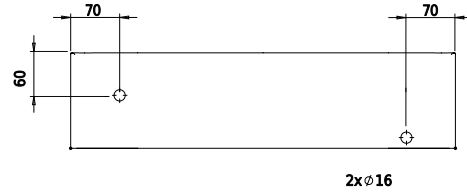

Copenhagen Bath
Roskildevej 394
DK-2610 Rødovre
VAT no.: DK32648622
Phone: 02476468850
contact@copenhagenbath.co.uk
www.copenhagenbath.co.uk

Yuno LR 55 basin

SKU: 40010226

T

Side

Front

Back

Colour: Matte white
Size H/L/D: 13.5cm / 55cm / 31cm
Weight: 9.5kg nett

Yuno LR 55 basin details: