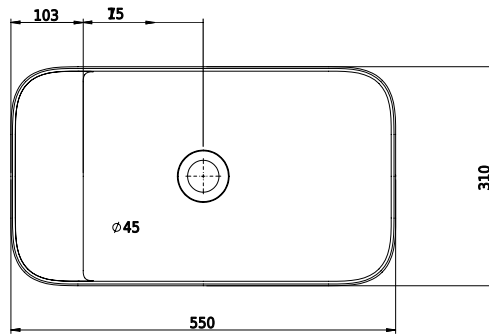

Copenhagen Bath
Roskildevej 394
DK-2610 Rødovre
VAT no.: DK32648622
Phone: 02476468850
contact@copenhagenbath.co.uk
www.copenhagenbath.co.uk

Yuno LR 55 basin

SKU: 40010226

T

Side

Front

Back

Colour: Matte white
Size H/L/D: 13.5cm / 55cm / 31cm
Weight: 9.5kg nett

Yuno LR 55 basin details: