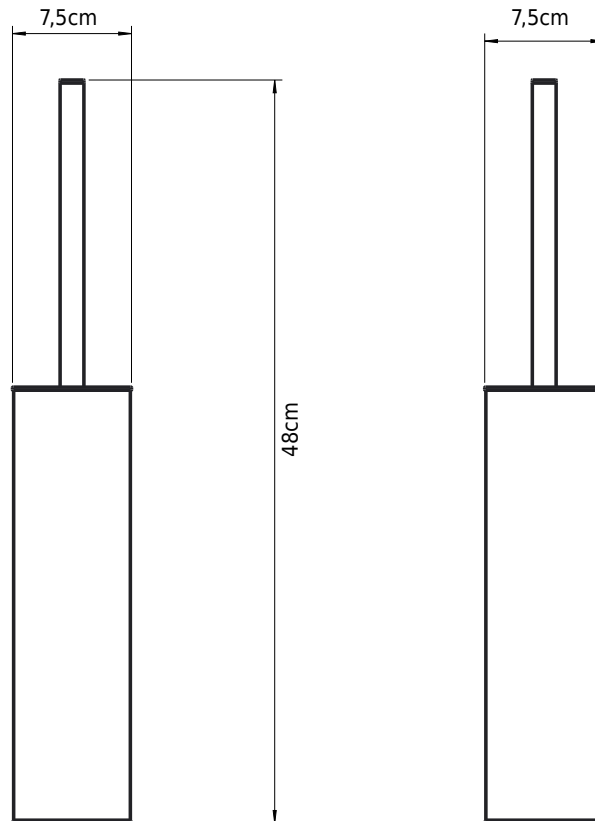

# CB 100 - Toilet brush

SKU: 40040127

**Colour:**

Chrome

**Size H/L/D:**

48cm / 7.5cm / 9cm

**Weight:**

1kg nett

### CB 100 - Toilet brush details:

The toilet brush from our CB 100 series is made of stainless steel with a convenient removable insert for easy cleaning.

The toilet brush can be wall mounted or freestanding, it is designed with a patent solution so the brush itself falls into place in the container and the brush head can be replaced.