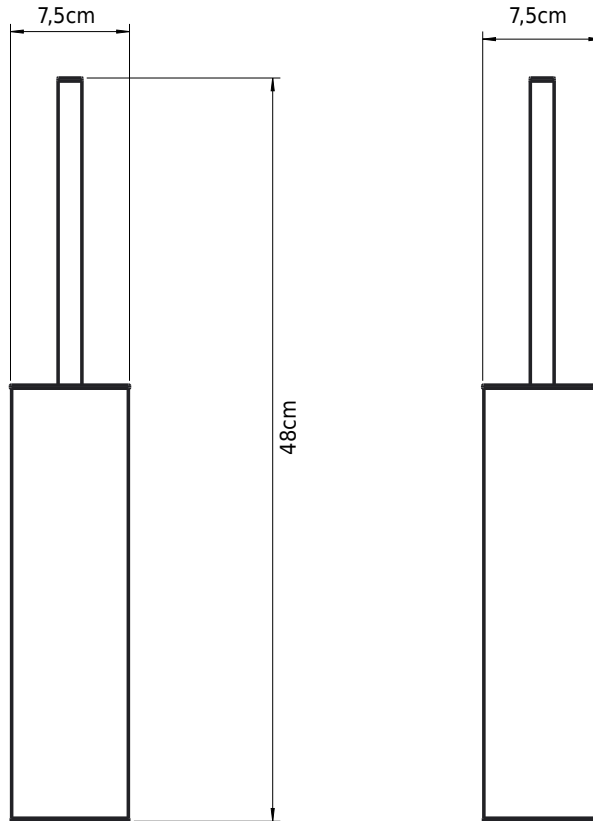

Copenhagen Bath
Roskildevej 394
DK-2610 Rødovre
VAT no.: DK32648622
Phone: 02476468850
contact@copenhagenbath.co.uk
www.copenhagenbath.co.uk

CB 100 - Toilet brush

SKU: 40040125

Colour: Matte black
Size H/L/D: 48cm / 7.5cm / 9cm
Weight: 1kg nett

CB 100 - Toilet brush details:

The toilet brush from our CB 100 series is made of stainless steel with a convenient removable insert for easy cleaning.

The toilet brush can be mounted on the wall or freestanding, it is designed with a patent solution so the brush itself falls into place in the container and the brush head can be replaced.