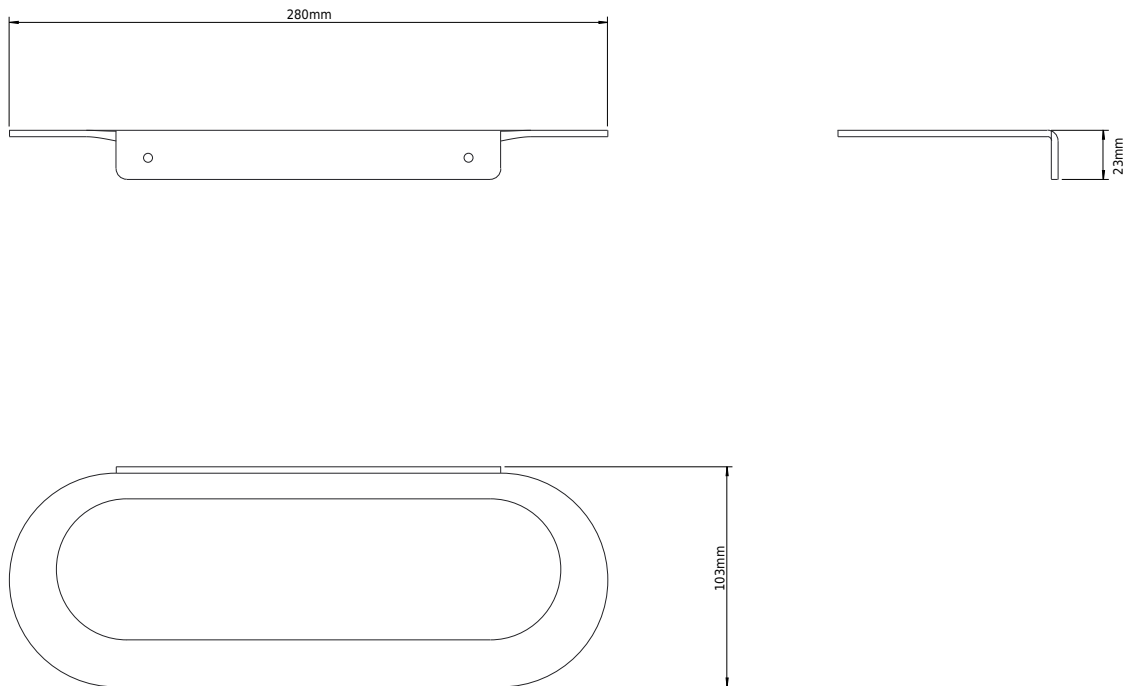

Copenhagen Bath
Roskildevej 394
DK-2610 Rødovre
VAT no.: DK32648622
Phone: 02476468850
contact@copenhagenbath.co.uk
www.copenhagenbath.co.uk

CB 100 - Towel holder 28

SKU: 40040114

Colour: Chrome
Size H/L/D: 2.3cm / 28cm / 10.3cm
Weight: 0.3kg nett

CB 100 - Towel holder 28 details:

Stringent towel holder with a beautiful and simple design.

The towel holder, together with the rest of the CB 100 series, is made of stainless steel.

Also available in matte black, matte white powder coating and in different sizes.