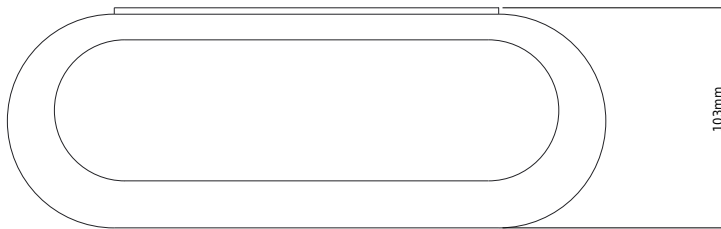

Copenhagen Bath
Roskildevej 394
DK-2610 Rødovre
VAT no.: DK32648622
Phone: 02476468850
contact@copenhagenbath.co.uk
www.copenhagenbath.co.uk

CB 100 - Towel holder 28

SKU: 40040102

Colour:	Matte black
Size H/L/D:	2.3cm / 28cm / 10.3cm
Weight:	0.3kg nett

CB 100 - Towel holder 28 details:

Stringent towel holder with a beautiful and simple design.

The towel holder, together with the rest of the CB 100 series, is made of stainless steel.

Also available in powder coated matte white and in chrome and in different sizes.