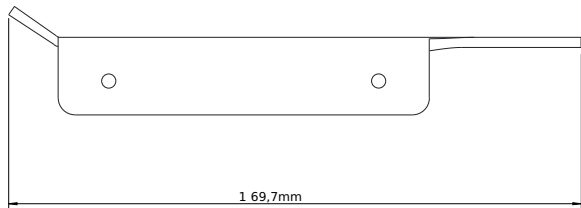

# CB 100 - Paper holder

SKU: 40040101

<b>Colour:</b>	Matte black
<b>Size H/L/D:</b>	2.5cm / 17cm / 9.7cm
<b>Weight:</b>	0.2kg nett

### CB 100 - Paper holder details:

The paper holder is part of the simple CB 100 bathroom series.

Made of stainless steel with fine lines and shapes.

Also available in powder coated matte white and in chrome.