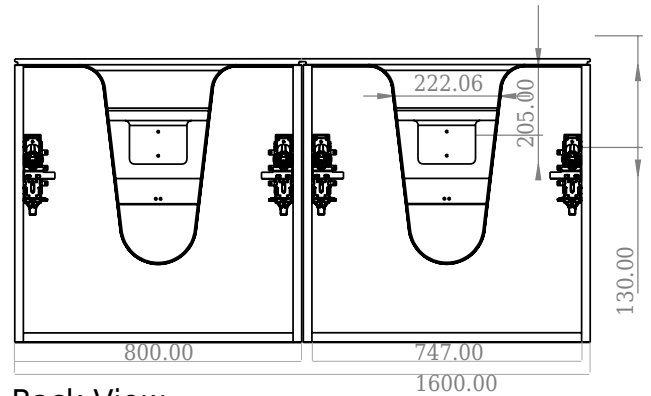

Copenhagen Bath
Roskildevej 394
DK-2610 Rødovre
VAT no.: DK32648622
Phone: 02476468850
contact@copenhagenbath.co.uk
www.copenhagenbath.co.uk

SQ2 160 double cabinet with right basin

SKU: 30010171

F View

Side View

Top View

Back View

Colour: Matte white
Size H/L/D: 57.6cm / 160cm / 45cm
Weight: 109kg nett

SQ2 160 double cabinet with right basin details: