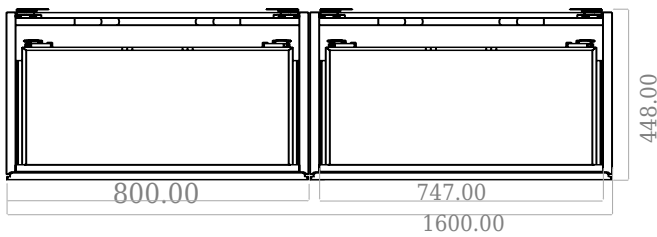

Copenhagen Bath
Roskildevej 394
DK-2610 Rødovre
VAT no.: DK32648622
Phone: 02476468850
contact@copenhagenbath.co.uk
www.copenhagenbath.co.uk

SQ2 160 double cabinet with right basin

SKU: 30010171

F View

Side View

Top View

Back View

Colour: Matte white
Size H/L/D: 57.6cm / 160cm / 45cm
Weight: 109kg nett

SQ2 160 double cabinet with right basin details: