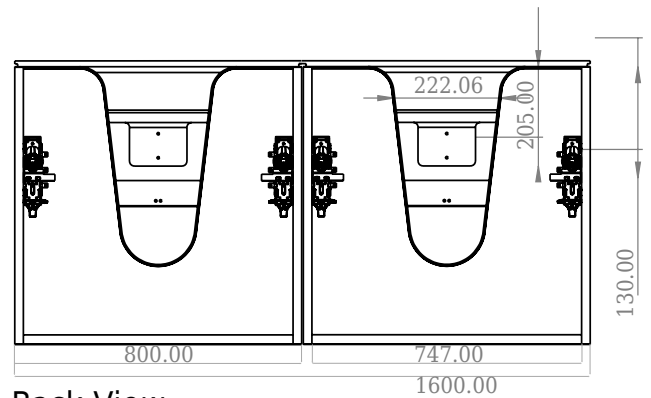

# SQ2 160 double cabinet with left basin

SKU: 30010170

F View

Side View

Top View

Back View

**Colour:** Matte white  
**Size H/L/D:** 57.6cm / 160cm / 45cm  
**Weight:** 109kg nett

**SQ2 160 double cabinet with left basin details:**