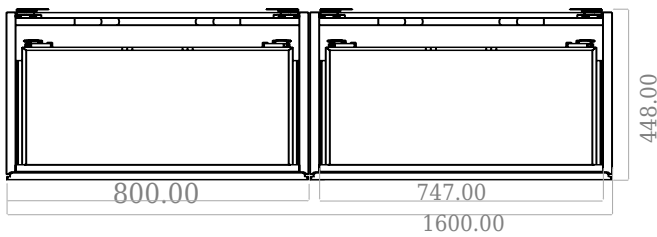

# SQ2 160 double cabinet with left basin

SKU: 30010170

F View

Side View

Top View

Back View

**Colour:** Matte white  
**Size H/L/D:** 57.6cm / 160cm / 45cm  
**Weight:** 109kg nett

**SQ2 160 double cabinet with left basin details:**