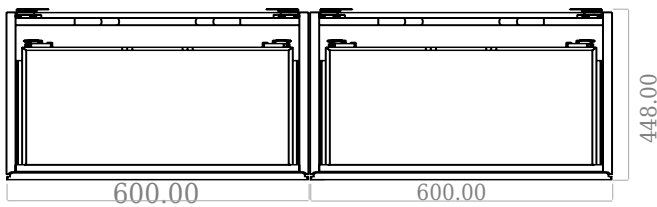

Copenhagen Bath
Roskildevej 394
DK-2610 Rødovre
VAT no.: DK32648622
Phone: 02476468850
contact@copenhagenbath.co.uk
www.copenhagenbath.co.uk

SQ2 120 double cabinet with right basin

SKU: 30010164

F View

Side View

Top View

Back View

Colour: Matte white
Size H/L/D: 60cm / 120cm / 45cm
Weight: 7572kg nett

SQ2 120 double cabinet with right basin details: