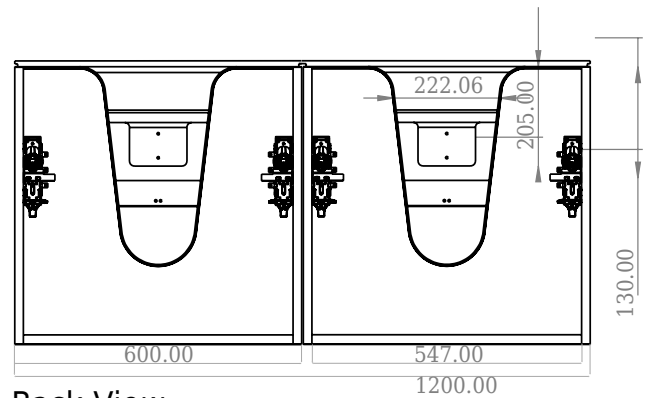

Copenhagen Bath
Roskildevej 394
DK-2610 Rødovre
VAT no.: DK32648622
Phone: 02476468850
contact@copenhagenbath.co.uk
www.copenhagenbath.co.uk

SQ2 120 double cabinet with right basin

SKU: 30010164

F View

Side View

Top View

Back View

Colour: Matte white
Size H/L/D: 60cm / 120cm / 45cm
Weight: 7572kg nett

SQ2 120 double cabinet with right basin details: