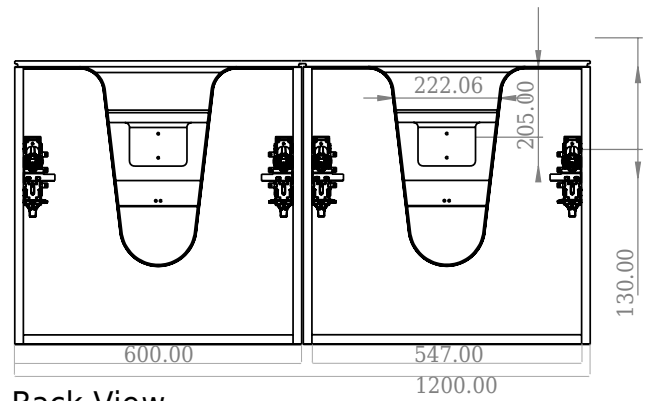

# SQ2 120 double cabinet with left basin

SKU: 30010163

F View

Side View

Top View

Back View

**Colour:** Matte white  
**Size H/L/D:** 60cm / 120cm / 45cm  
**Weight:** 7572kg nett

**SQ2 120 double cabinet with left basin details:**