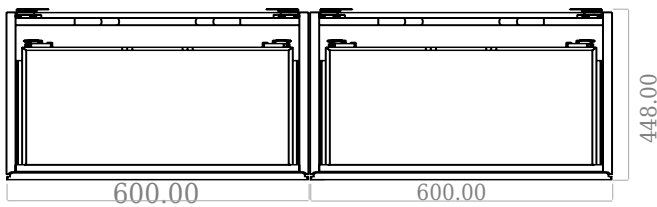

# SQ2 120 double cabinet with left basin

SKU: 30010163

F View

Side View

Top View

Back View

**Colour:** Matte white  
**Size H/L/D:** 60cm / 120cm / 45cm  
**Weight:** 7572kg nett

**SQ2 120 double cabinet with left basin details:**