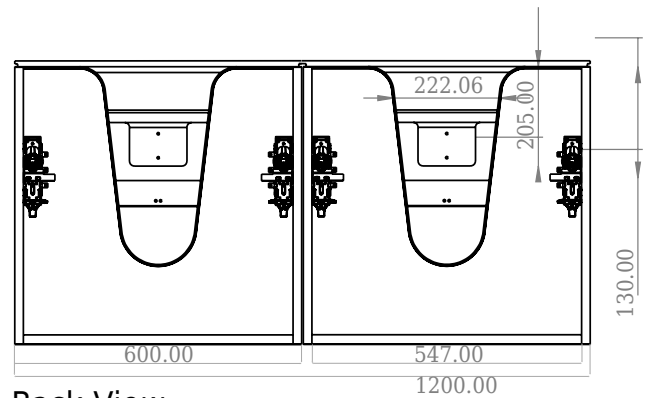

Copenhagen Bath
Roskildevej 394
DK-2610 Rødovre
VAT no.: DK32648622
Phone: 02476468850
contact@copenhagenbath.co.uk
www.copenhagenbath.co.uk

SQ2 120 double cabinet with double basin

SKU: 30010162

F View

Side View

Top View

Back View

Colour: Matte white
Size H/L/D: 60cm / 120cm / 45cm
Weight: 8144kg nett

SQ2 120 double cabinet with double basin details: