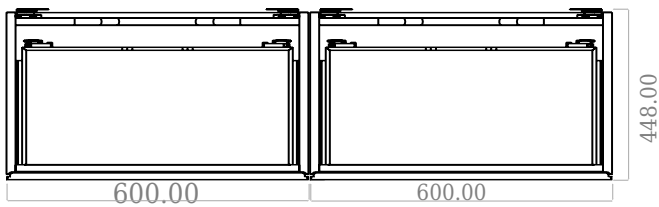

Copenhagen Bath
Roskildevej 394
DK-2610 Rødovre
VAT no.: DK32648622
Phone: 02476468850
contact@copenhagenbath.co.uk
www.copenhagenbath.co.uk

SQ2 120 double cabinet with double basin

SKU: 30010162

F View

Side View

Top View

Back View

Colour: Matte white
Size H/L/D: 60cm / 120cm / 45cm
Weight: 8144kg nett

SQ2 120 double cabinet with double basin details: