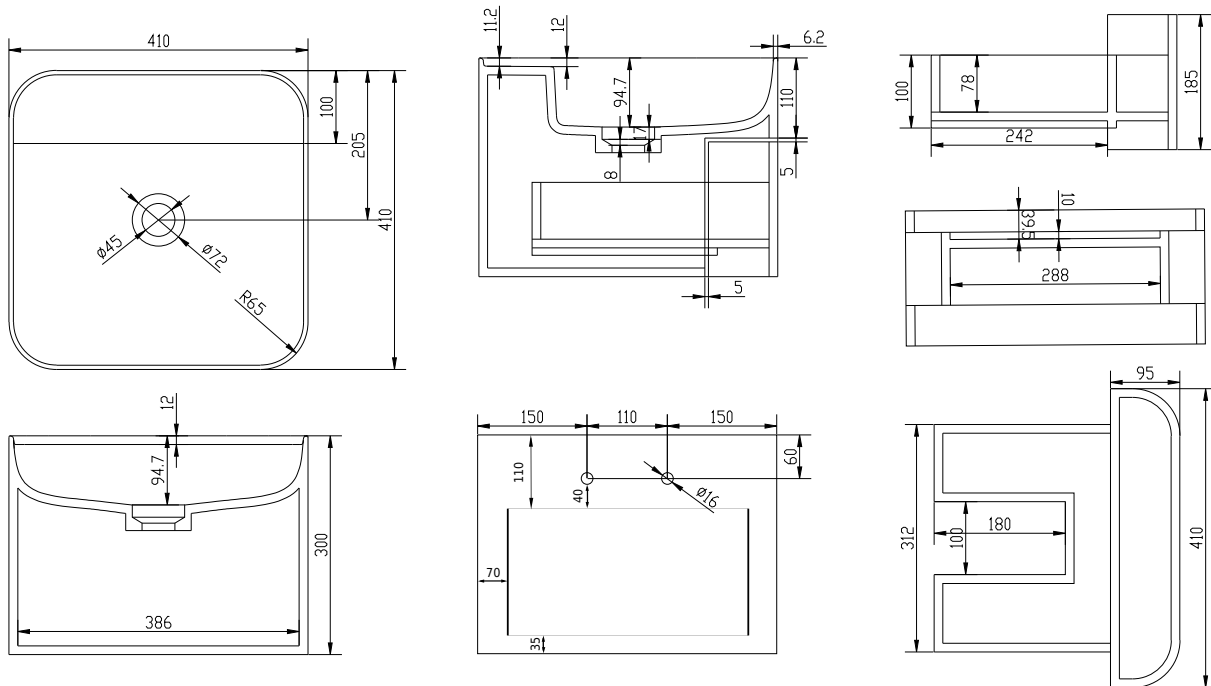

Yuno CA 41 basin

SKU: 40010220

Colour: Matte white
Size H/L/D: 30cm / 41cm / 41cm
Weight: 23kg nett

Yuno CA 41 basin details:

Award winning designer duo Yuno has designed a brand new series of wash basins for Copenhagen Bath. With its Scandinavian minimalism and timeless design, it is already a classic. The soft rounded corners and an inner smooth design, stands in beautiful contrast to the outer sharp and straight edges, and makes the series both aesthetic and practical, which characterize good design. The Yuno series in matte white Acovi® composite, include wall mounted wash basins with drawer (CA) and without drawer (WA), and also a table mounted model (TA). Acovi® composite is ideal for bathrooms, since it is completely pore-free, and the smooth designed bowl makes it extremely easy to maintain. Using a waste offered in the same material as the wash basin, gives the wash basin its final touch.