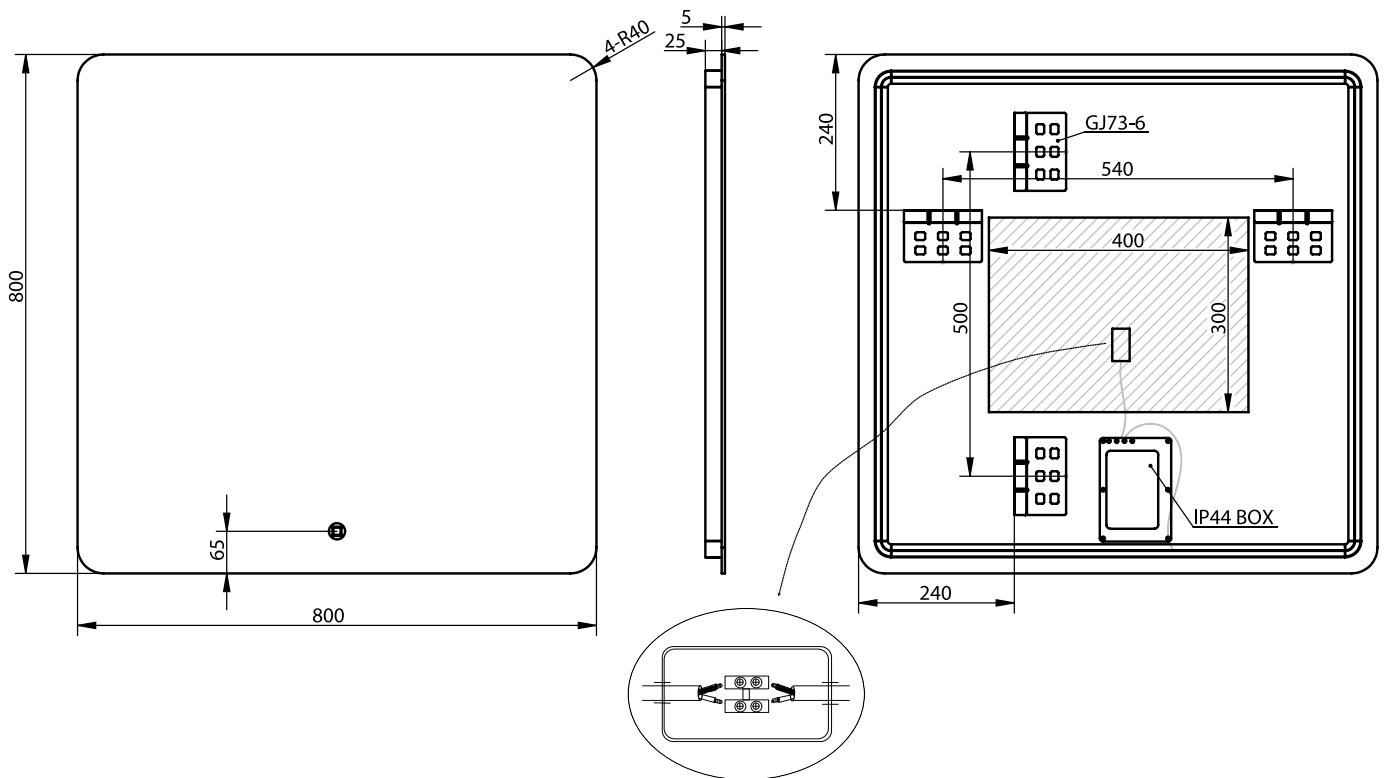

## Orø 80 mirror

SKU: 30020255

**Colour:**

Glass

**Size H/L/D:**

80cm / 80cm / 3.7cm

**Weight:**

8.2kg nett

### Orø 80 mirror details:

Frameless mirror with aluminium cabinet. Adjustable colour from Kelvin 3200-6000 LED light. Heated anti-mist mirror technology that that reduce the formation of steam on the glass.