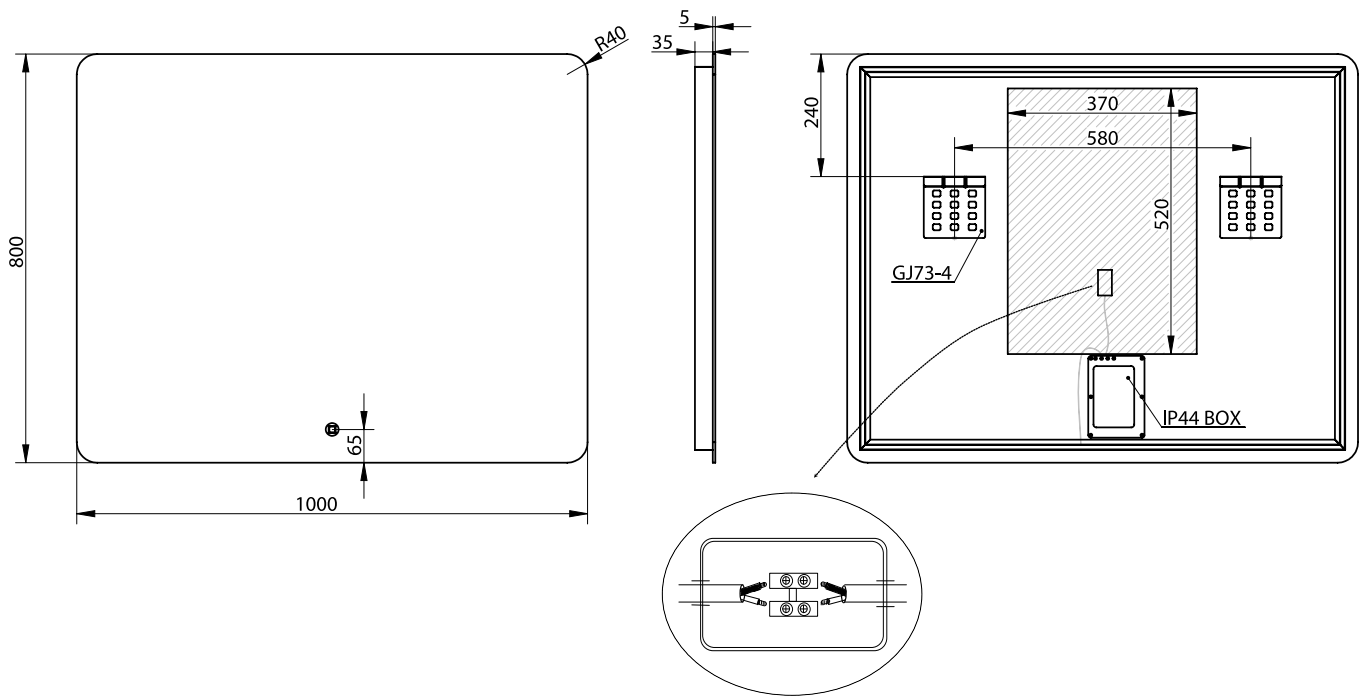

## Orø 100 mirror

SKU: 30020248

**Colour:**

Glass

**Size H/L/D:**

80cm / 100cm / 3.7cm

**Weight:**

10kg nett

### Orø 100 mirror details:

Frameless mirror with aluminium cabinet. Adjustable colour from Kelvin 3200-6000 LED light. Heated anti-mist mirror technology that reduce the formation of steam on the glass.