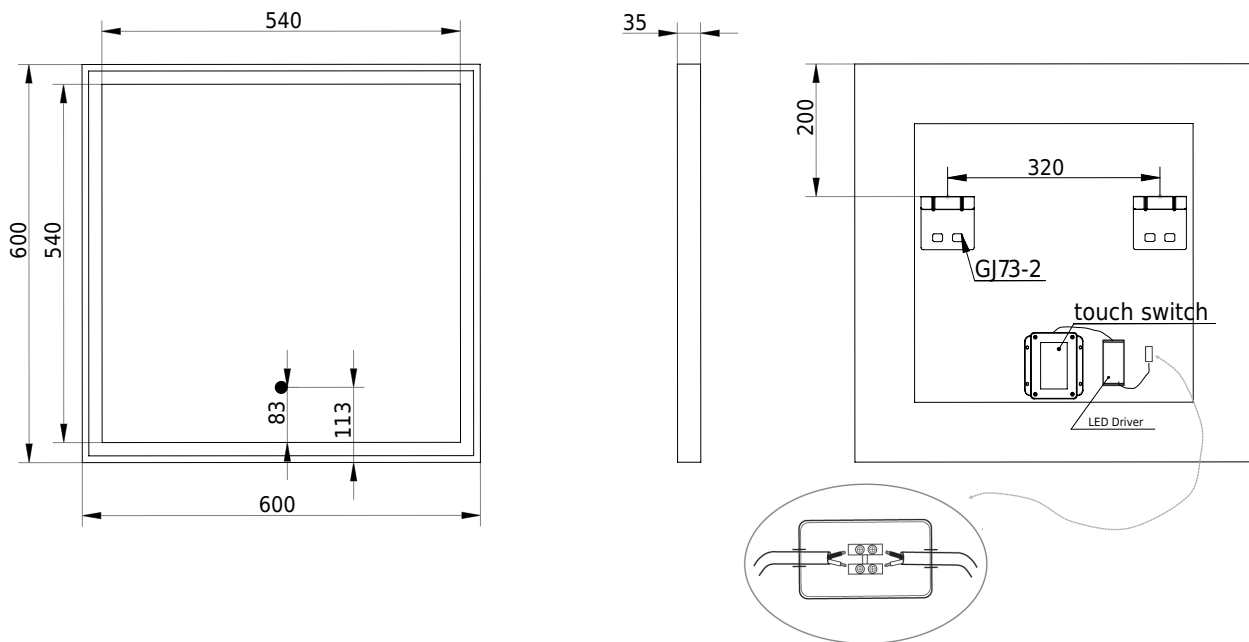

Fanø 60 mirror

SKU: 30020242

Colour:	Matte white/glass
Size H/L/D:	60cm / 60cm / 3.4cm
Weight:	78kg nett

Fanø 60 mirror details:

LED Mirror with matte white frame and touch function. The light has colour regulation between Kelvin 3200 – 6000. The integrated demister pad heats the mirror to a few degrees above room temperature within 2-3 minutes to reduce the mist on the mirror.