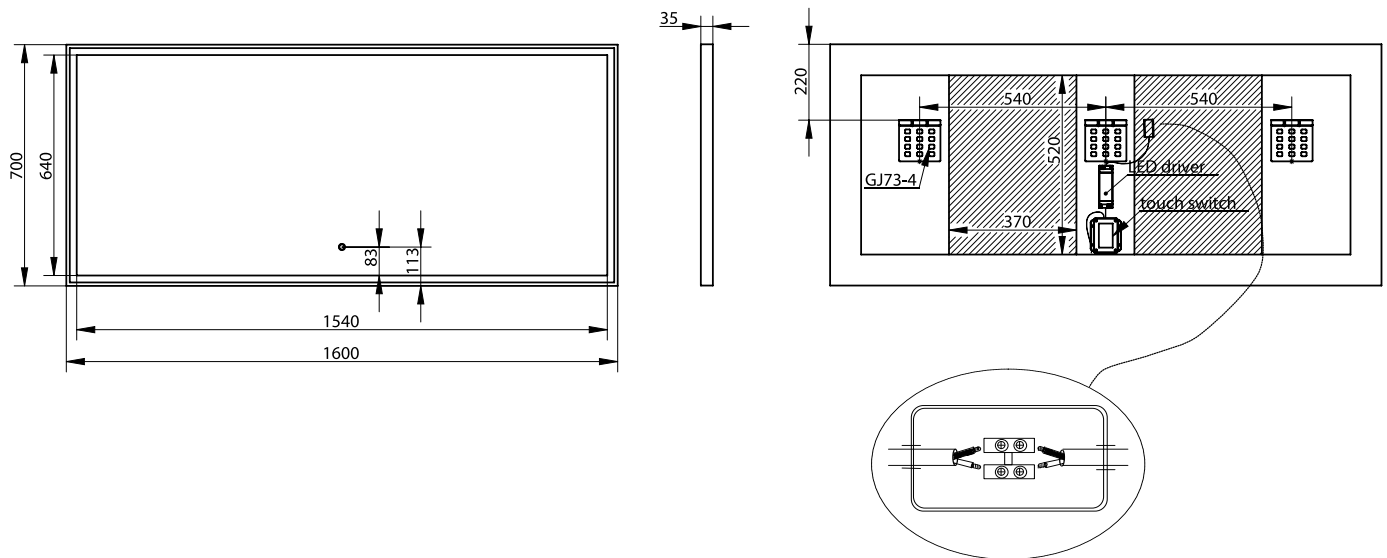

Fanø 160 mirror

SKU: 30020241

Colour:	Matte white/glass
Size H/L/D:	70cm / 160cm / 3.4cm
Weight:	195kg nett

Fanø 160 mirror details:

LED Mirror with matte white frame and touch function. The light has colour regulation between Kelvin 3200 – 6000. The integrated demister pad heats the mirror to a few degrees above room temperature within 2-3 minutes to reduce the mist on the mirror.