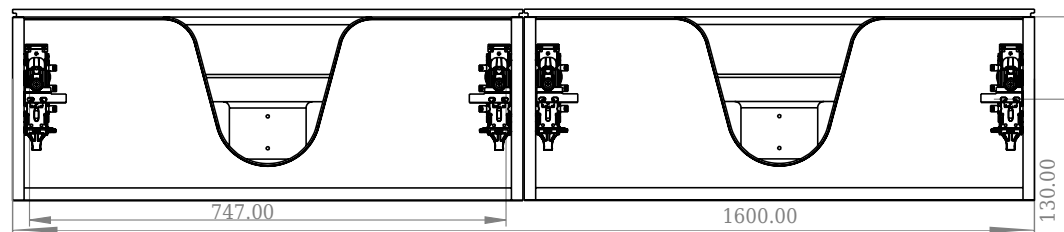

Copenhagen Bath

Roskildevej 394
DK-2610 Rødovre
VAT no.: DK32648622
Phone: 02476468850
contact@copenhagenbath.co.uk
www.copenhagenbath.co.uk

SQ2 160 cabinet with left basin

SKU: 30010124

F View

Top View

Side View

Back View

Colour: Matte white
Size H/L/D: 28.8cm / 160cm / 45cm
Weight: 84,6kg nett

SQ2 160 cabinet with left basin details: