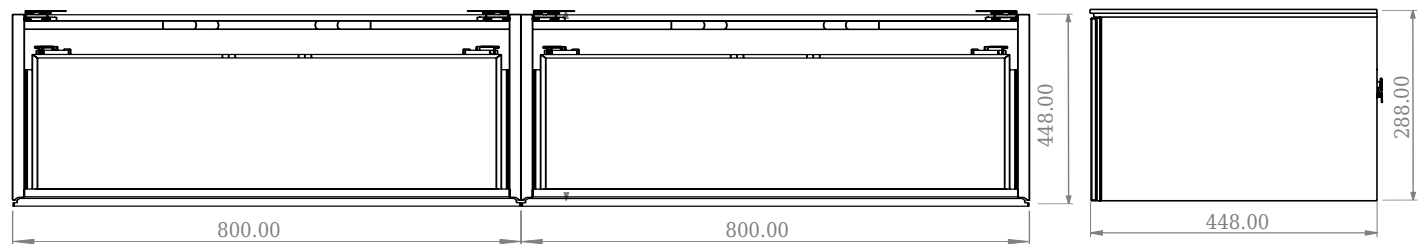

Copenhagen Bath

Roskildevej 394
DK-2610 Rødovre
VAT no.: DK32648622
Phone: 02476468850
contact@copenhagenbath.co.uk
www.copenhagenbath.co.uk

SQ2 160 cabinet with left basin

SKU: 30010124

F View

Top View

Side View

Back View

Colour: Matte white
Size H/L/D: 28.8cm / 160cm / 45cm
Weight: 84,6kg nett

SQ2 160 cabinet with left basin details: