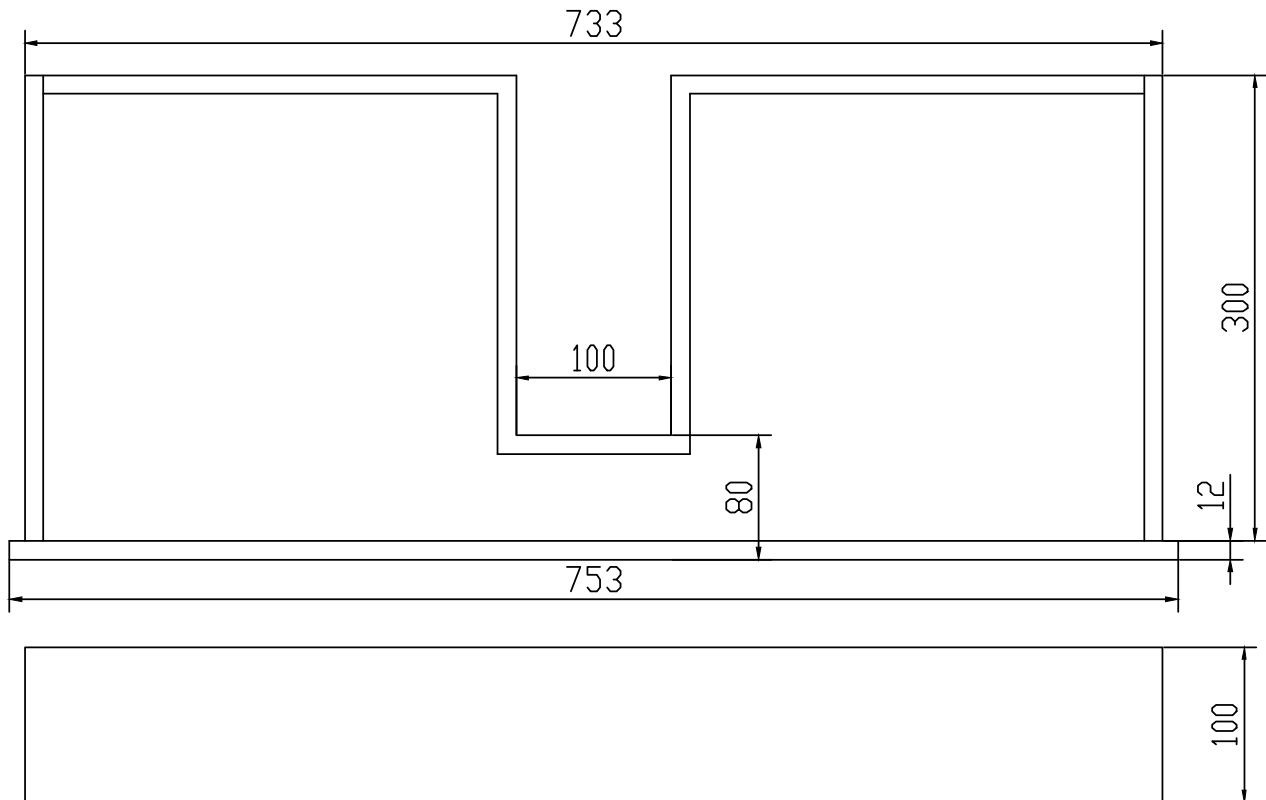

# Nexø 160 drawer

SKU: 40040067

<b>Colour:</b>	Matte white
<b>Size H/L/D:</b>	10cm / 72cm / 30cm
<b>Weight:</b>	11,5kg nett

### Nexø 160 drawer details:

This inner drawer is an additional option for Nexø 160. The drawer is made of matt white Acovi, with push-open function.