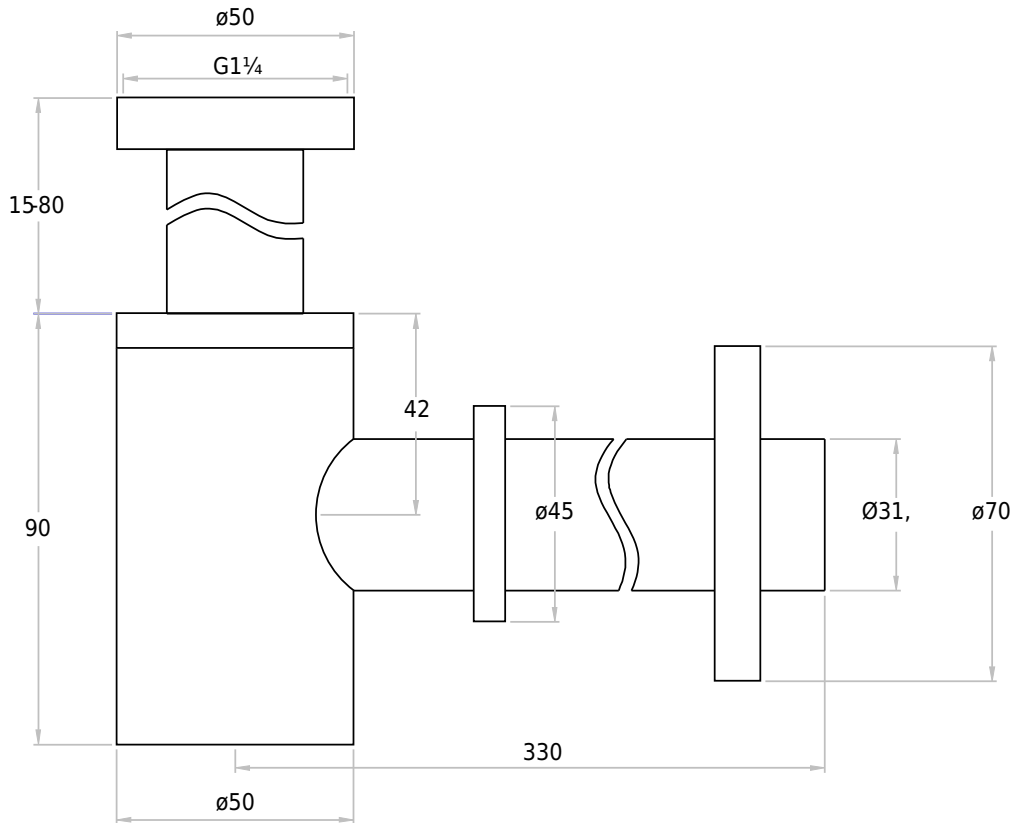

Copenhagen Bath
Roskildevej 394
DK-2610 Rødovre
VAT no.: DK32648622
Phone: 02476468850
contact@copenhagenbath.co.uk
www.copenhagenbath.co.uk

Trap round steel

SKU: 40040062

Colour: Brushed steel
Size H/L/D: 10.5cm / 5cm / 33cm
Weight: 0.7kg nett

Trap round steel details: