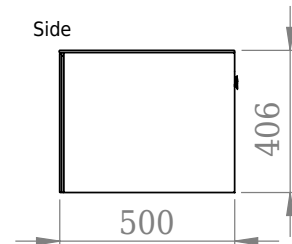

Copenhagen Bath
Roskildevej 394
DK-2610 Rødovre
VAT no.: DK32648622
Phone: 02476468850
contact@copenhagenbath.co.uk
www.copenhagenbath.co.uk

Bergen 200 cabinet

SKU: 30010102

Front

Side

Back

inside

Inside

Colour: Heavy brushed oak
Size H/L/D: 40cm / 200cm / 50cm
Weight: 95kg nett

Bergen 200 cabinet details: