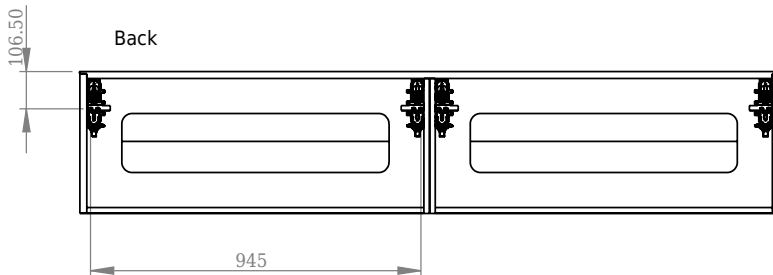

Copenhagen Bath
Roskildevej 394
DK-2610 Rødovre
VAT no.: DK32648622
Phone: 02476468850
contact@copenhagenbath.co.uk
www.copenhagenbath.co.uk

Bergen 200 cabinet

SKU: 30010102

Front

Side

Back

inside

Inside

Colour: Heavy brushed oak
Size H/L/D: 40cm / 200cm / 50cm
Weight: 95kg nett

Bergen 200 cabinet details: