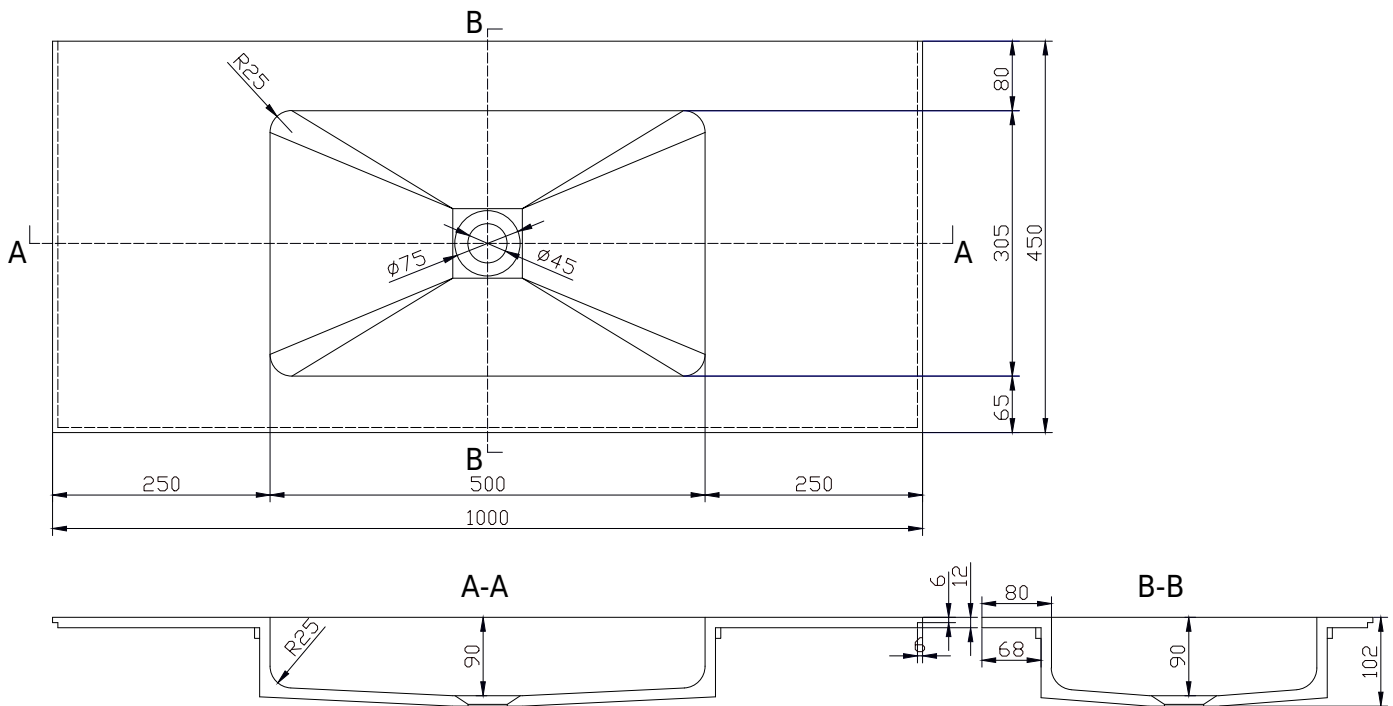

## SQ2 100 centred wash basin

SKU: 30040088

|                    |                       |
|--------------------|-----------------------|
| <b>Colour:</b>     | Matte white           |
| <b>Size H/L/D:</b> | 10.2cm / 100cm / 45cm |
| <b>Weight:</b>     | 15kg nett             |

### SQ2 100 centred wash basin details:

SQ2 countertop in solid Acovi® composite with submerged sink, suitable for SQ2 cabinet which is designed by the Danish designer Mikal Harrsen. The solid material ensures not only a rigorous design, but also a pore-free and matte surface and unique durability. The countertop is delivered in matt solid Acovi composite with a thin edge of only 6mm. Can be ordered to measure.